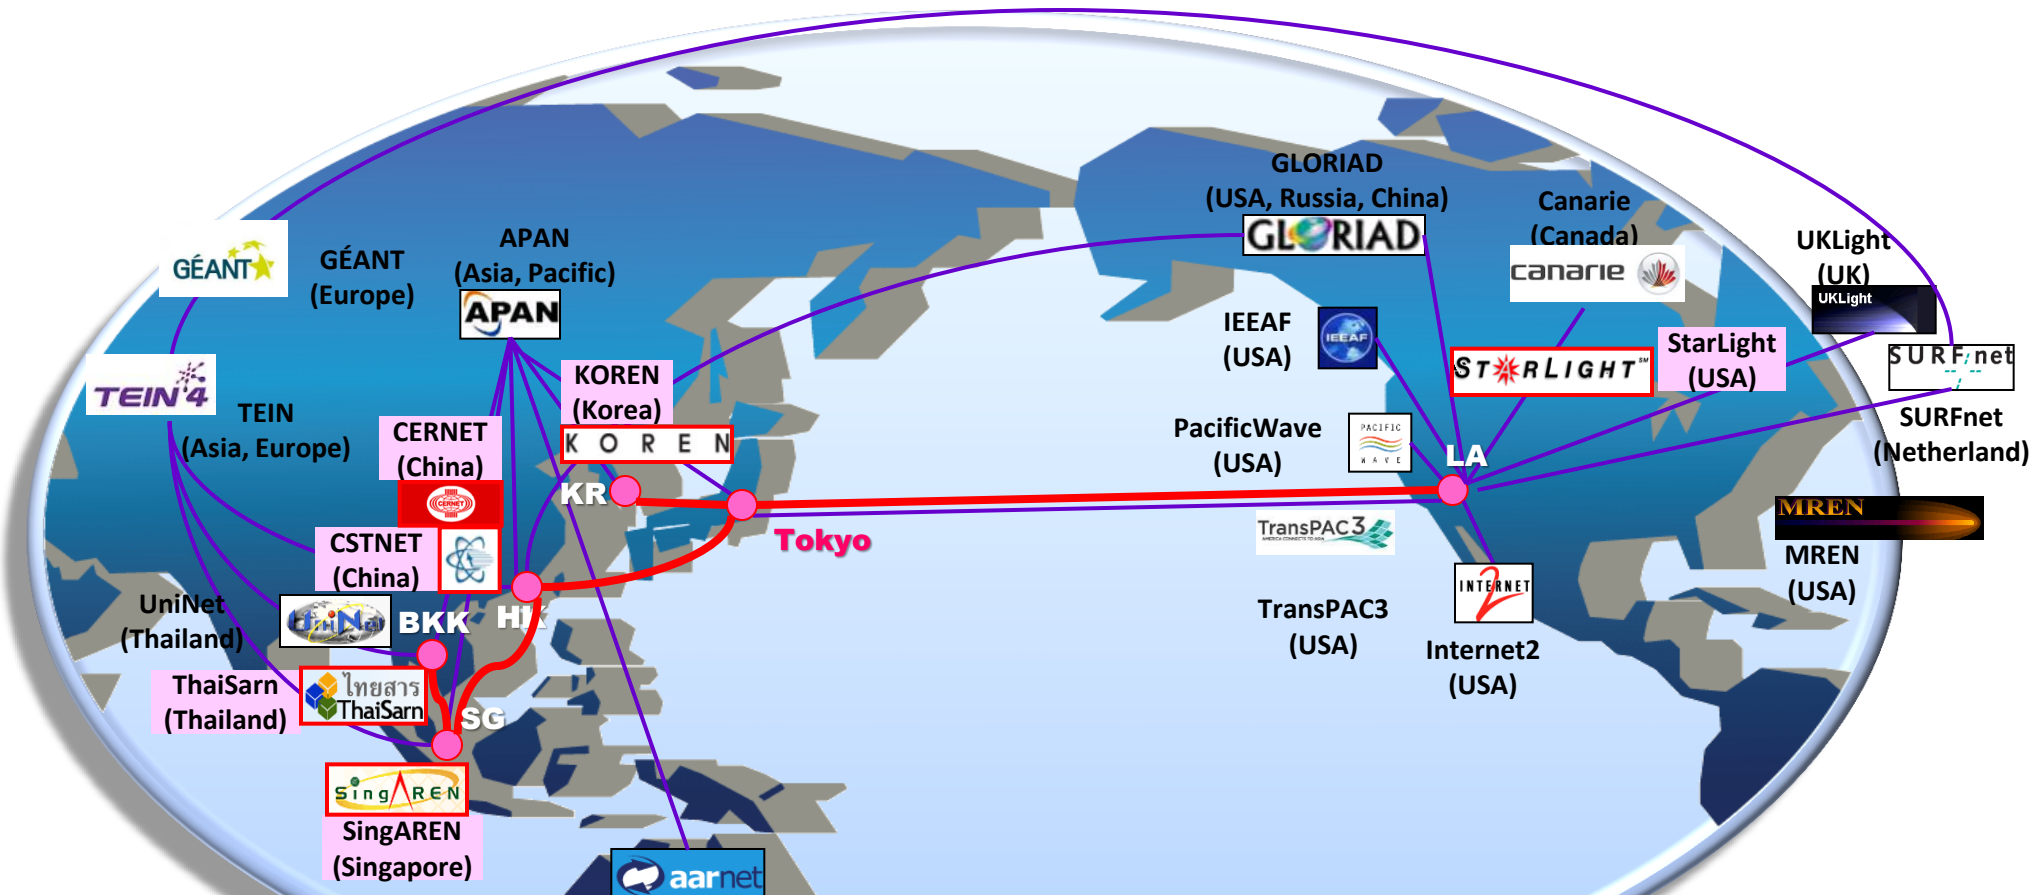

# JGN-X International Circuits

US-JP line	: Tokyo-Los Angeles, 10Gbps
KR-JP line (APII)	: Tokyo-Seoul, 10Gbps
HK-JP line	: Tokyo-Hong Kong, 10Gbps
HK-SG line	: Hong Kong – Singapore 2.4Gbps
SG-TH line	: Singapore –Thailand 1Gbps