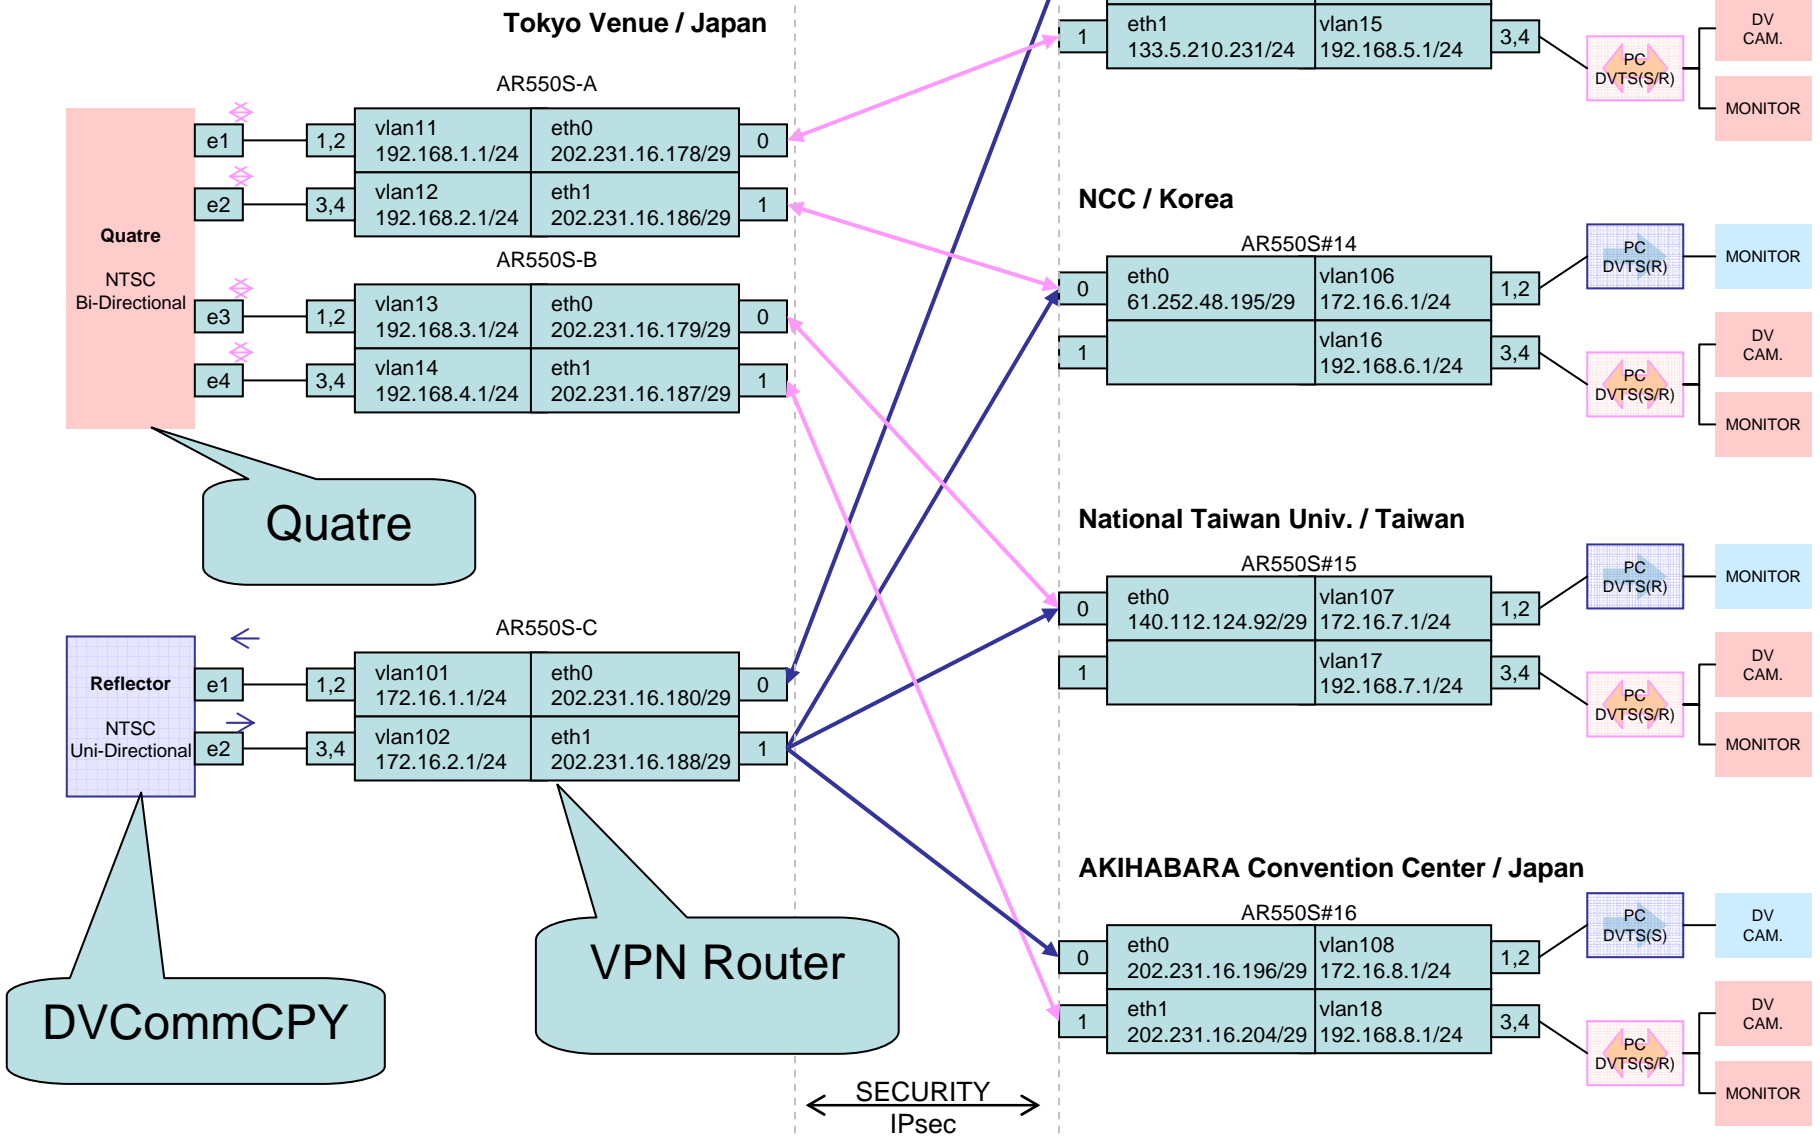

2006.9.22

- Fukuoka
- Seoul

First to SNU
main hospital

第1回日タイ拠点セミナー

2006.10.5

- Fukuoka
- Bangkok

< Asia Medical Project >

High Right of our International Case Studies

Live demonstration @ APAN-Tokyo

2006.1.25

- Kyushu
- Tokyo
- Seoul
- Taipei

APAN Tokyo (25-Jan-2006)

Last up date 23-Jan-2006 20:45f

Allied Tesis
VPN Router AR550S

Quatre

DVCommCPY

**[4] International
Congress at
Bangkok**

**Teleconference
on endocrine
surgery**

SNU Bundang Hospital

Seoul

Fukuoka

Kyushu Univ Hospital

3734km

Queen Sirikit National Convention Center

Bangkok

2006.4.19

Configuration of Network/Servers

SIRIRAJ Hospital

THAI Tower

Amari Watgate

Queen Sirikit National Convention Center

Network Traffic of Routers/Servers