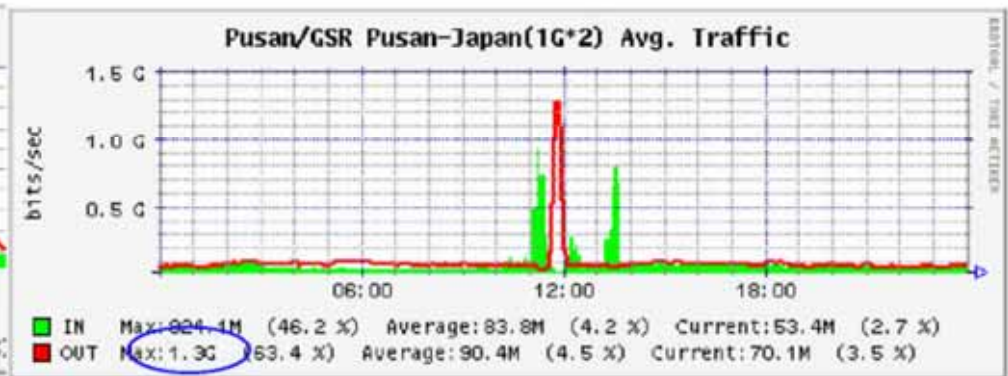

8, 9 Nov. 2005

13 Jan. 2006