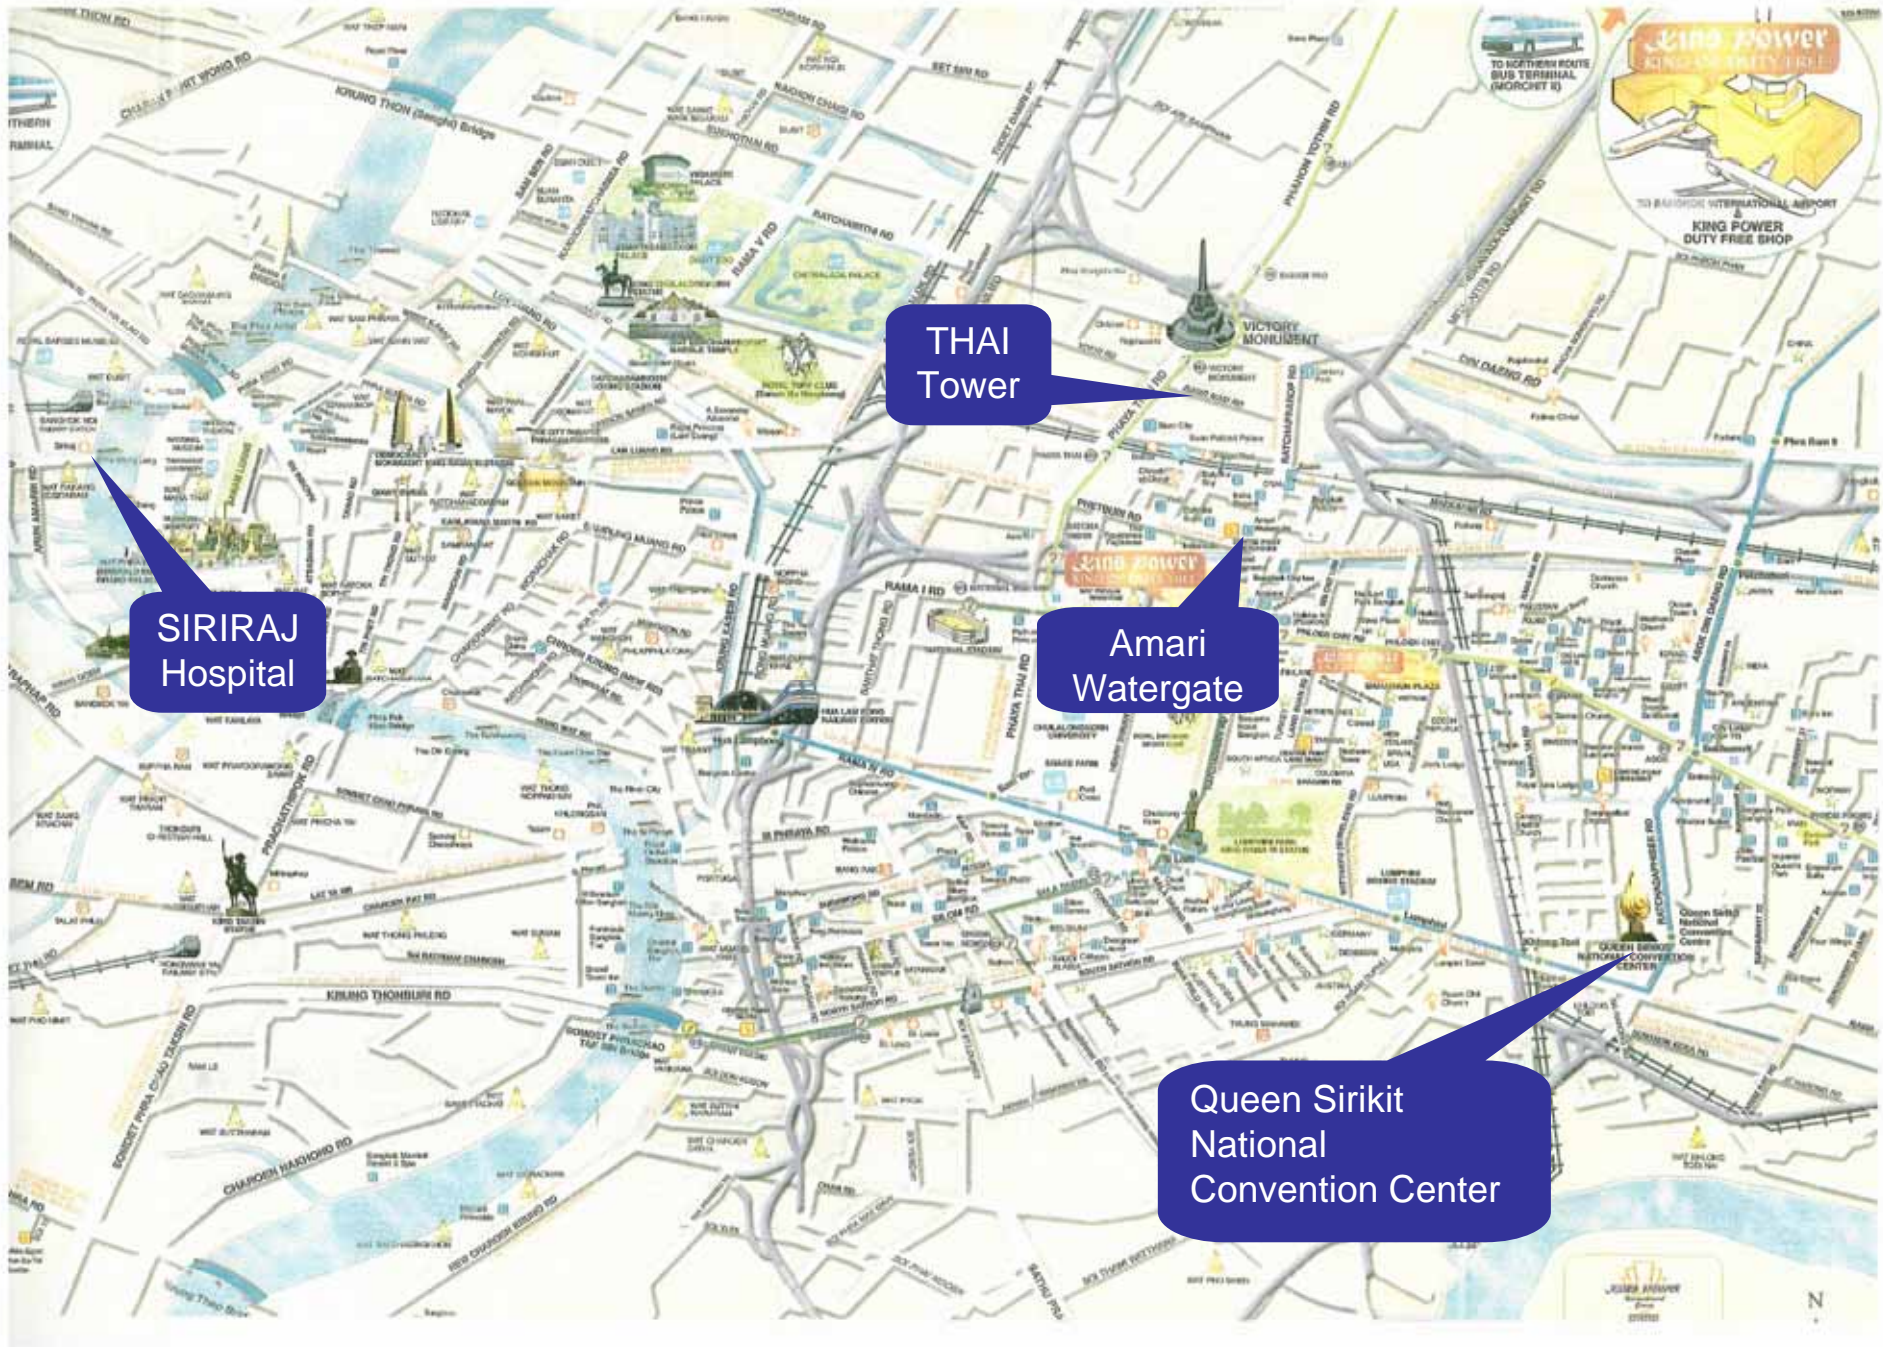

**[4] International
Congress at
Bangkok**

**Teleconference
on endocrine
surgery**

SNU Bundang Hospital

Seoul

Fukuoka

Kyushu Univ Hospital

3734km

Queen Sirikit National Convention Center

Bangkok

2006.4.19

Configuration of Network/Servers

SIRIRAJ Hospital

THAI Tower

Amari Watgate

Queen Sirikit National Convention Center

Network Traffic of Routers/Servers

Halong, Vietnam Demonstration @ ASEM/TEIN2, 8th July, 2006

Halong, Vietnam Demonstration @ ASEM/TEIN2, 8th July, 2006

First connection to HK @ Live surgery

2006.7.20

Singapore

Taichung

Hong Kong

Shanghai