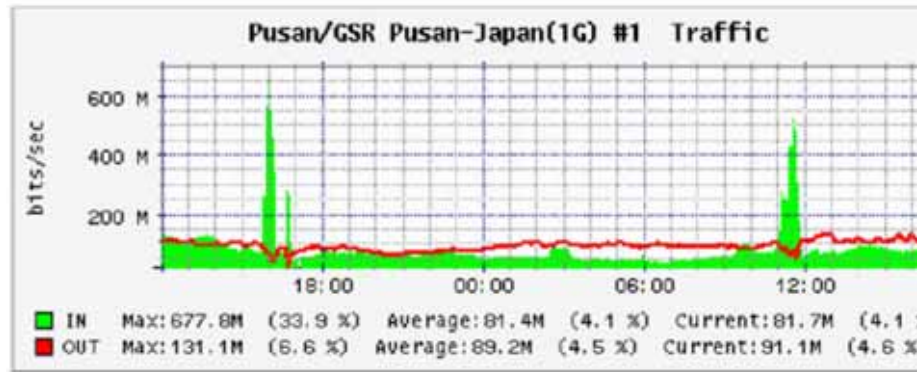

8, 9 Nov. 2005

13 Jan. 2006