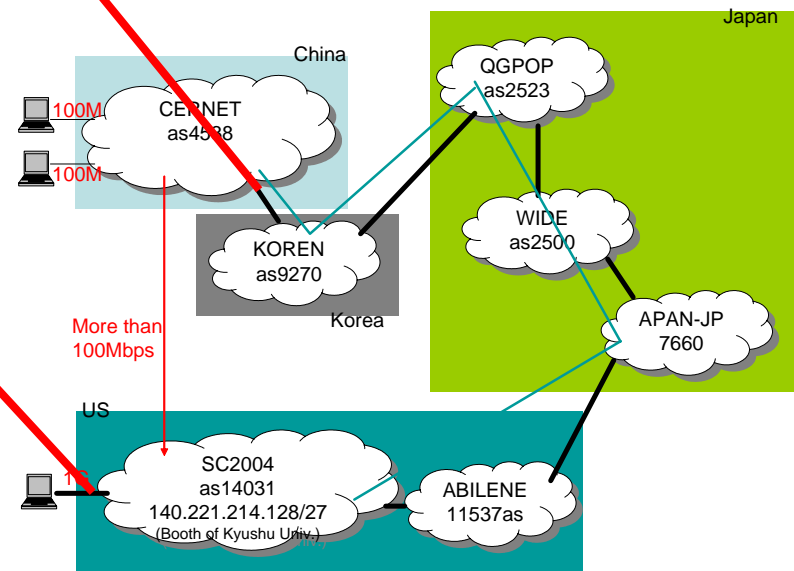

High Right of our International Case Studies

The Current Advanced Internet of CJK (after 2004)

Medical Experimentation between JP and CN

PITTSBURGH PA NOVEMBER 6 - 12

Network Topology

The Result of BWC (9th Nov. 2004)

We showed that we surely got 140Mbps from China to US.

Entry name: Showing Bandwidth of CJK (China, Japan, Korea)

Organization: Kyushu University and KISDI

Award: Honorable Mention, Breaking Not Only Technical But Cultural Boundaries