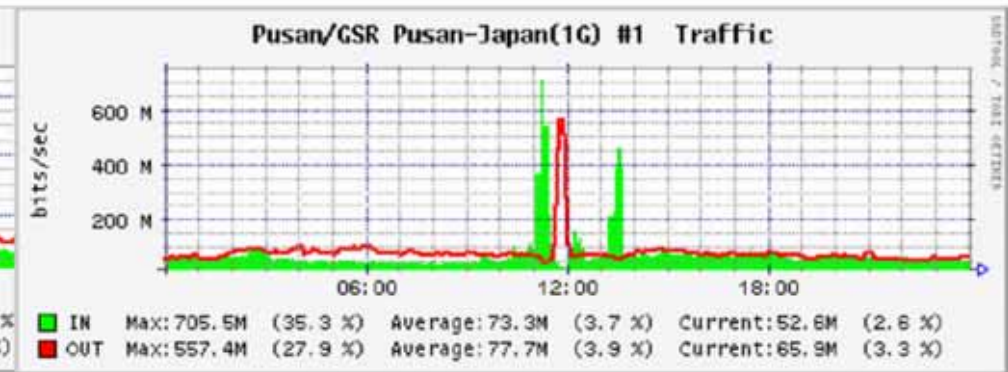

8, 9 Nov. 2005

13 Jan. 2006