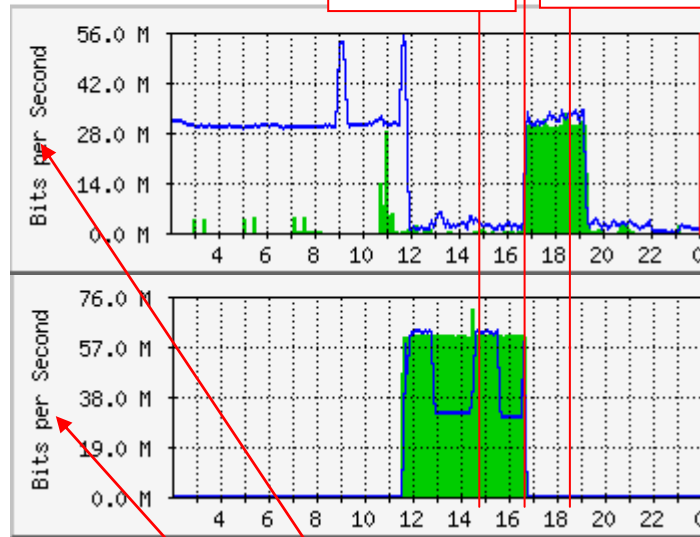

First high-speed connection to Indonesia

Thailand

Indonesia

NEW ZEALAND

Demo-1

Ip: 133.5.19.18 (hakozi-juniper.ec.kyushu-u)

The statistics were last updated **Friday, 21 July 2006** at which time 'hakozi-juniper' had been up for 121 da

'Daily' Graph (5 Minute **demo1** **demo2**)

Ip: 150.99.196.126 (genkai.gw.sinet.ad.jp)

The statistics were last updated **Friday, 21 July 2006** at which time 'hakozi-juniper' had been up for 121 da

'Daily' Graph (5 Minute **demo1** **demo2**)