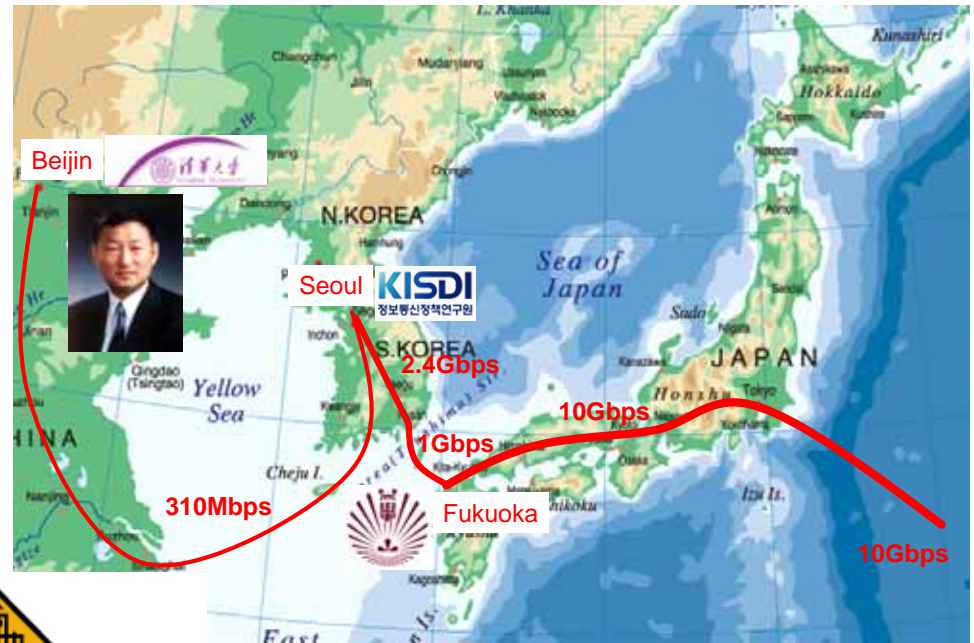

High Right of our International Case Studies

The Current Advanced Internet of CJK (after 2004)

Medical Experimentation between JP and CN

PITTSBURGH PA NOVEMBER 6 - 12

Network Topology

The Result of BWC (9th Nov. 2004)

We showed that we surely got 140Mbps from China to US.

Entry name: Showing Bandwidth of CJK (China, Japan, Korea)

Organization: Kyushu University and KISDI

Award: Honorable Mention, Breaking Not Only Technical But Cultural Boundaries