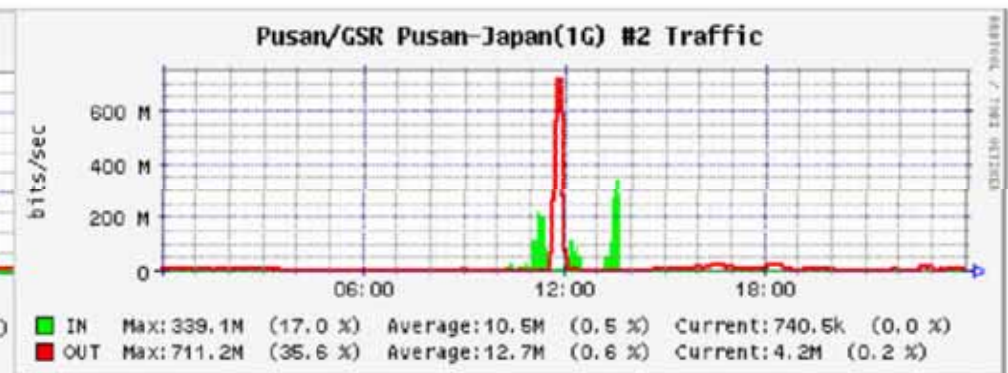

8, 9 Nov. 2005

13 Jan. 2006