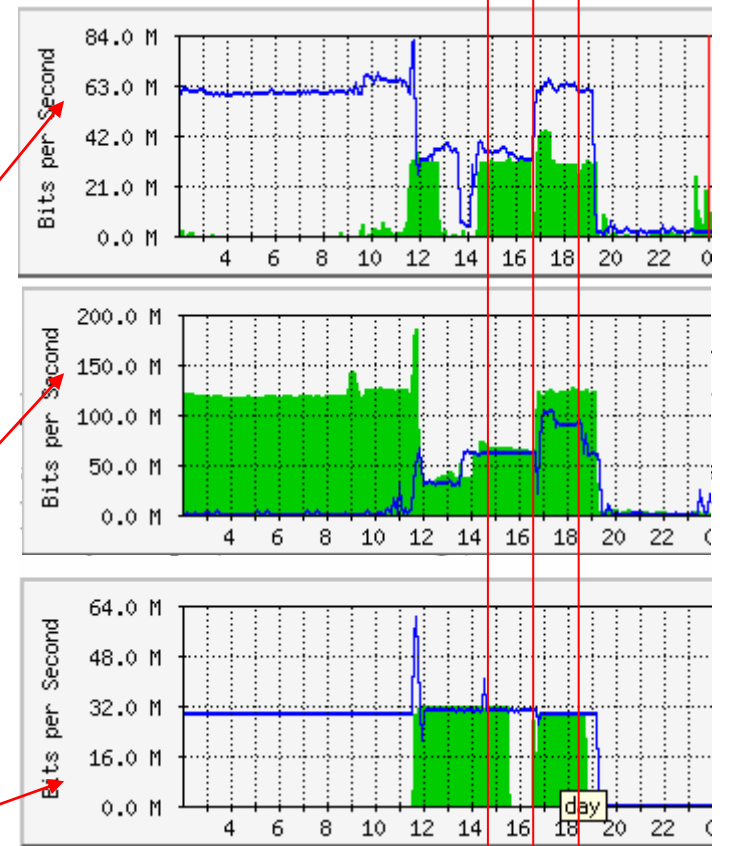

First high-speed connection to Indonesia

Thailand

Indonesia

NEW ZEALAND

Demo-1

Ip: 133.5.19.18 (hakozi-juniper.ec.kyushu-u)

The statistics were last updated **Friday, 21 July 2006** at which time 'hakozi-juniper' had been up for 121 da

'Daily' Graph (5 Minute **demo1** **demo2**)

Ip: 150.99.196.126 (genkai.gw.sinet.ad.jp)

The statistics were last updated **Friday, 21 July 2006** at which time 'hakozi-juniper' had been up for 121 da

'Daily' Graph (5 Minute **demo1** **demo2**)