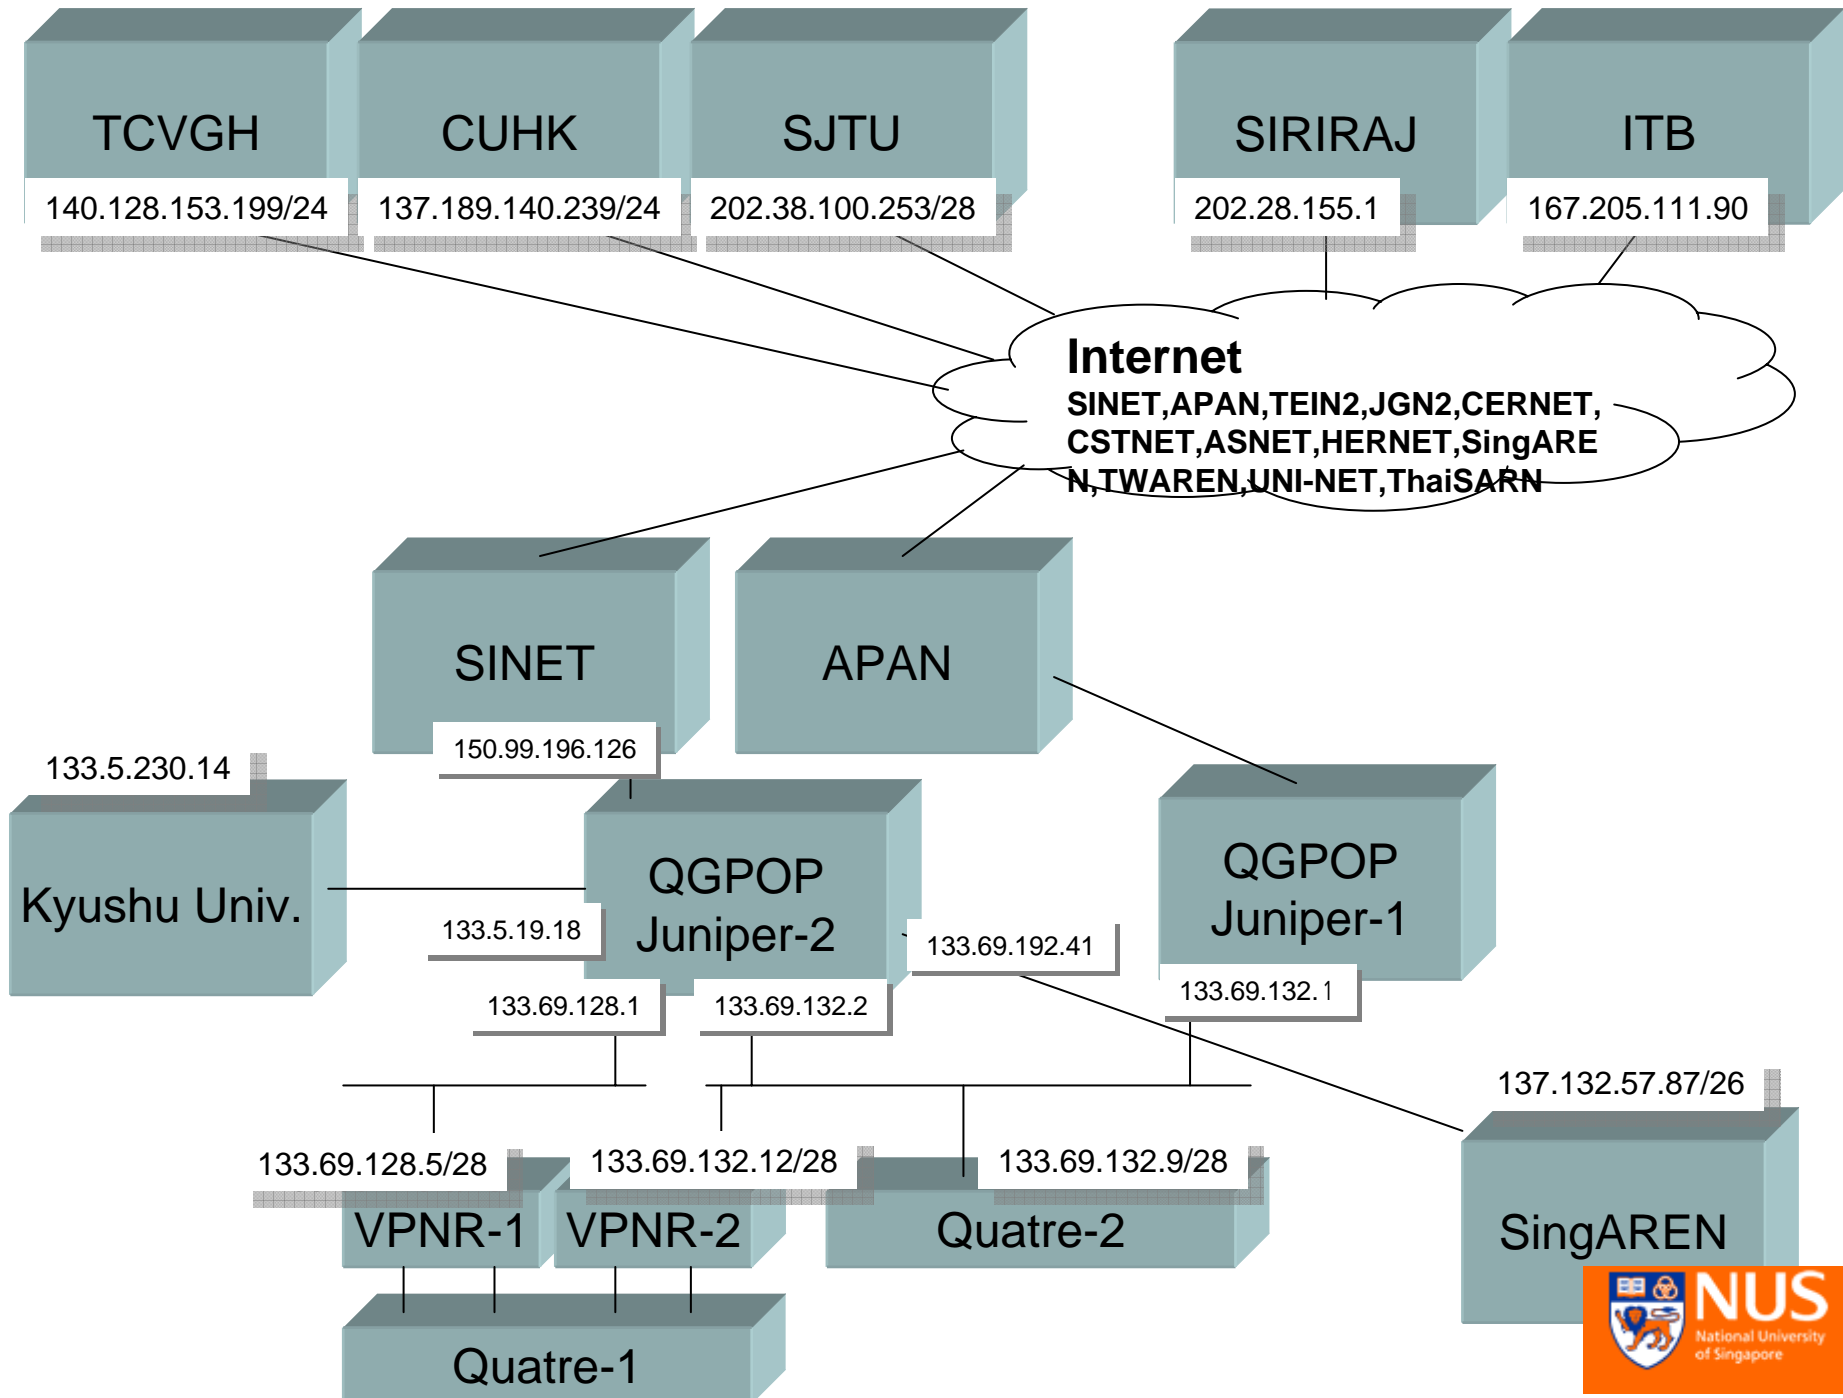

Halong, Vietnam Demonstration @ ASEM/TEIN2, 8th July, 2006

Halong, Vietnam Demonstration @ ASEM/TEIN2, 8th July, 2006

First connection to HK @ Live surgery

2006.7.20

Singapore

Taichung

Hong Kong

Shanghai

First high-speed connection to Indonesia

Thailand

Indonesia

NEW ZEALAND

Demo-1

Ip: 133.5.19.18 (hakozi-juniper.ec.kyushu-u)

The statistics were last updated **Friday, 21 July 2006** at which time 'hakozi-juniper' had been up for 121 da

'Daily' Graph (5 Minute **demo1** **demo2**)

Ip: 150.99.196.126 (genkai.gw.sinet.ad.jp)

The statistics were last updated **Friday, 21 July 2006** at which time 'hakozi-juniper' had been up for 121 da

'Daily' Graph (5 Minute **demo1** **demo2**)