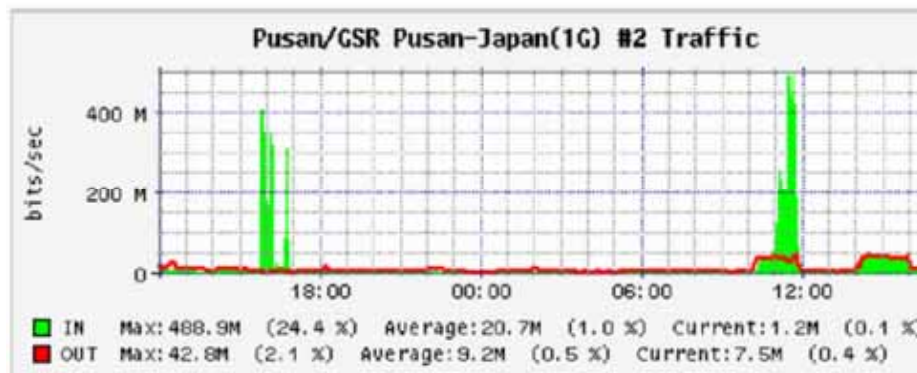

8, 9 Nov. 2005

13 Jan. 2006