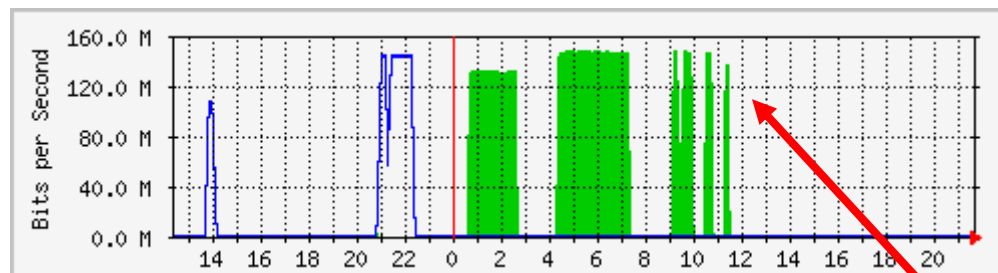

We showed that we surely got 140Mbps from China to US.

Entry name: Showing Bandwidth of CJK (China, Japan, Korea)

Organization: Kyushu University and KISDI

Award: Honorable Mention, Breaking Not Only Technical But Cultural Boundaries