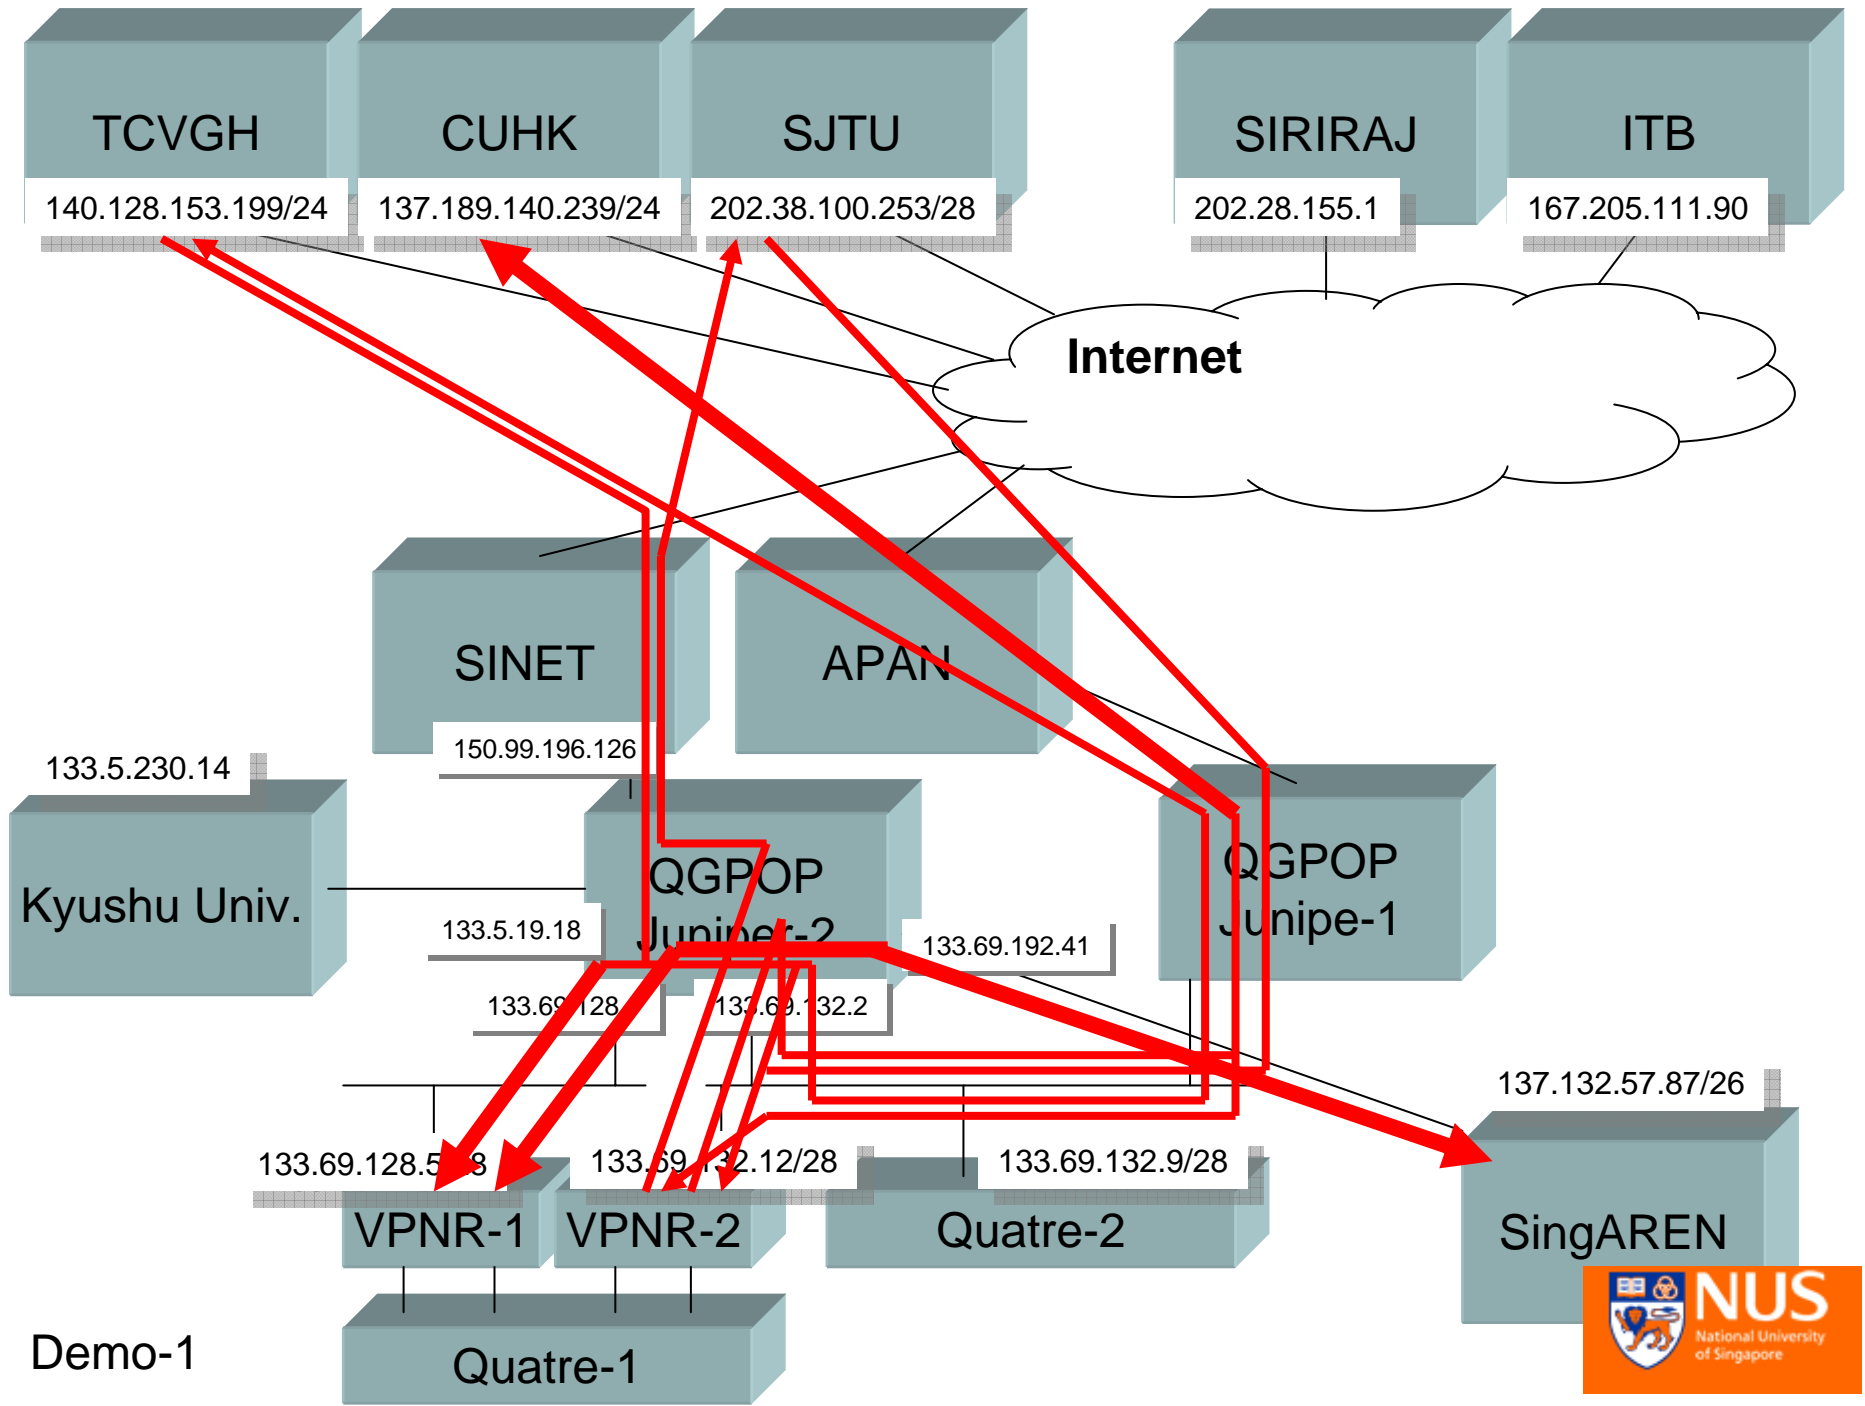

Halong, Vietnam Demonstration @ ASEM/TEIN2, 8th July, 2006

Halong, Vietnam Demonstration @ ASEM/TEIN2, 8th July, 2006

First connection to HK @ Live surgery

2006.7.20

Singapore

Taichung

Hong Kong

Shanghai

First high-speed connection to Indonesia

Thailand

Indonesia

NEW ZEALAND

Demo-1

Ip: 133.5.19.18 (hakozi-juniper.ec.kyushu-u)

The statistics were last updated **Friday, 21 July 2006** at which time 'hakozi-juniper' had been up for 121 da

'Daily' Graph (5 Minute **demo1** **demo2**)

Ip: 150.99.196.126 (genkai.gw.sinet.ad.jp)

The statistics were last updated **Friday, 21 July 2006** at which time 'hakozi-juniper' had been up for 121 da

'Daily' Graph (5 Minute **demo1** **demo2**)