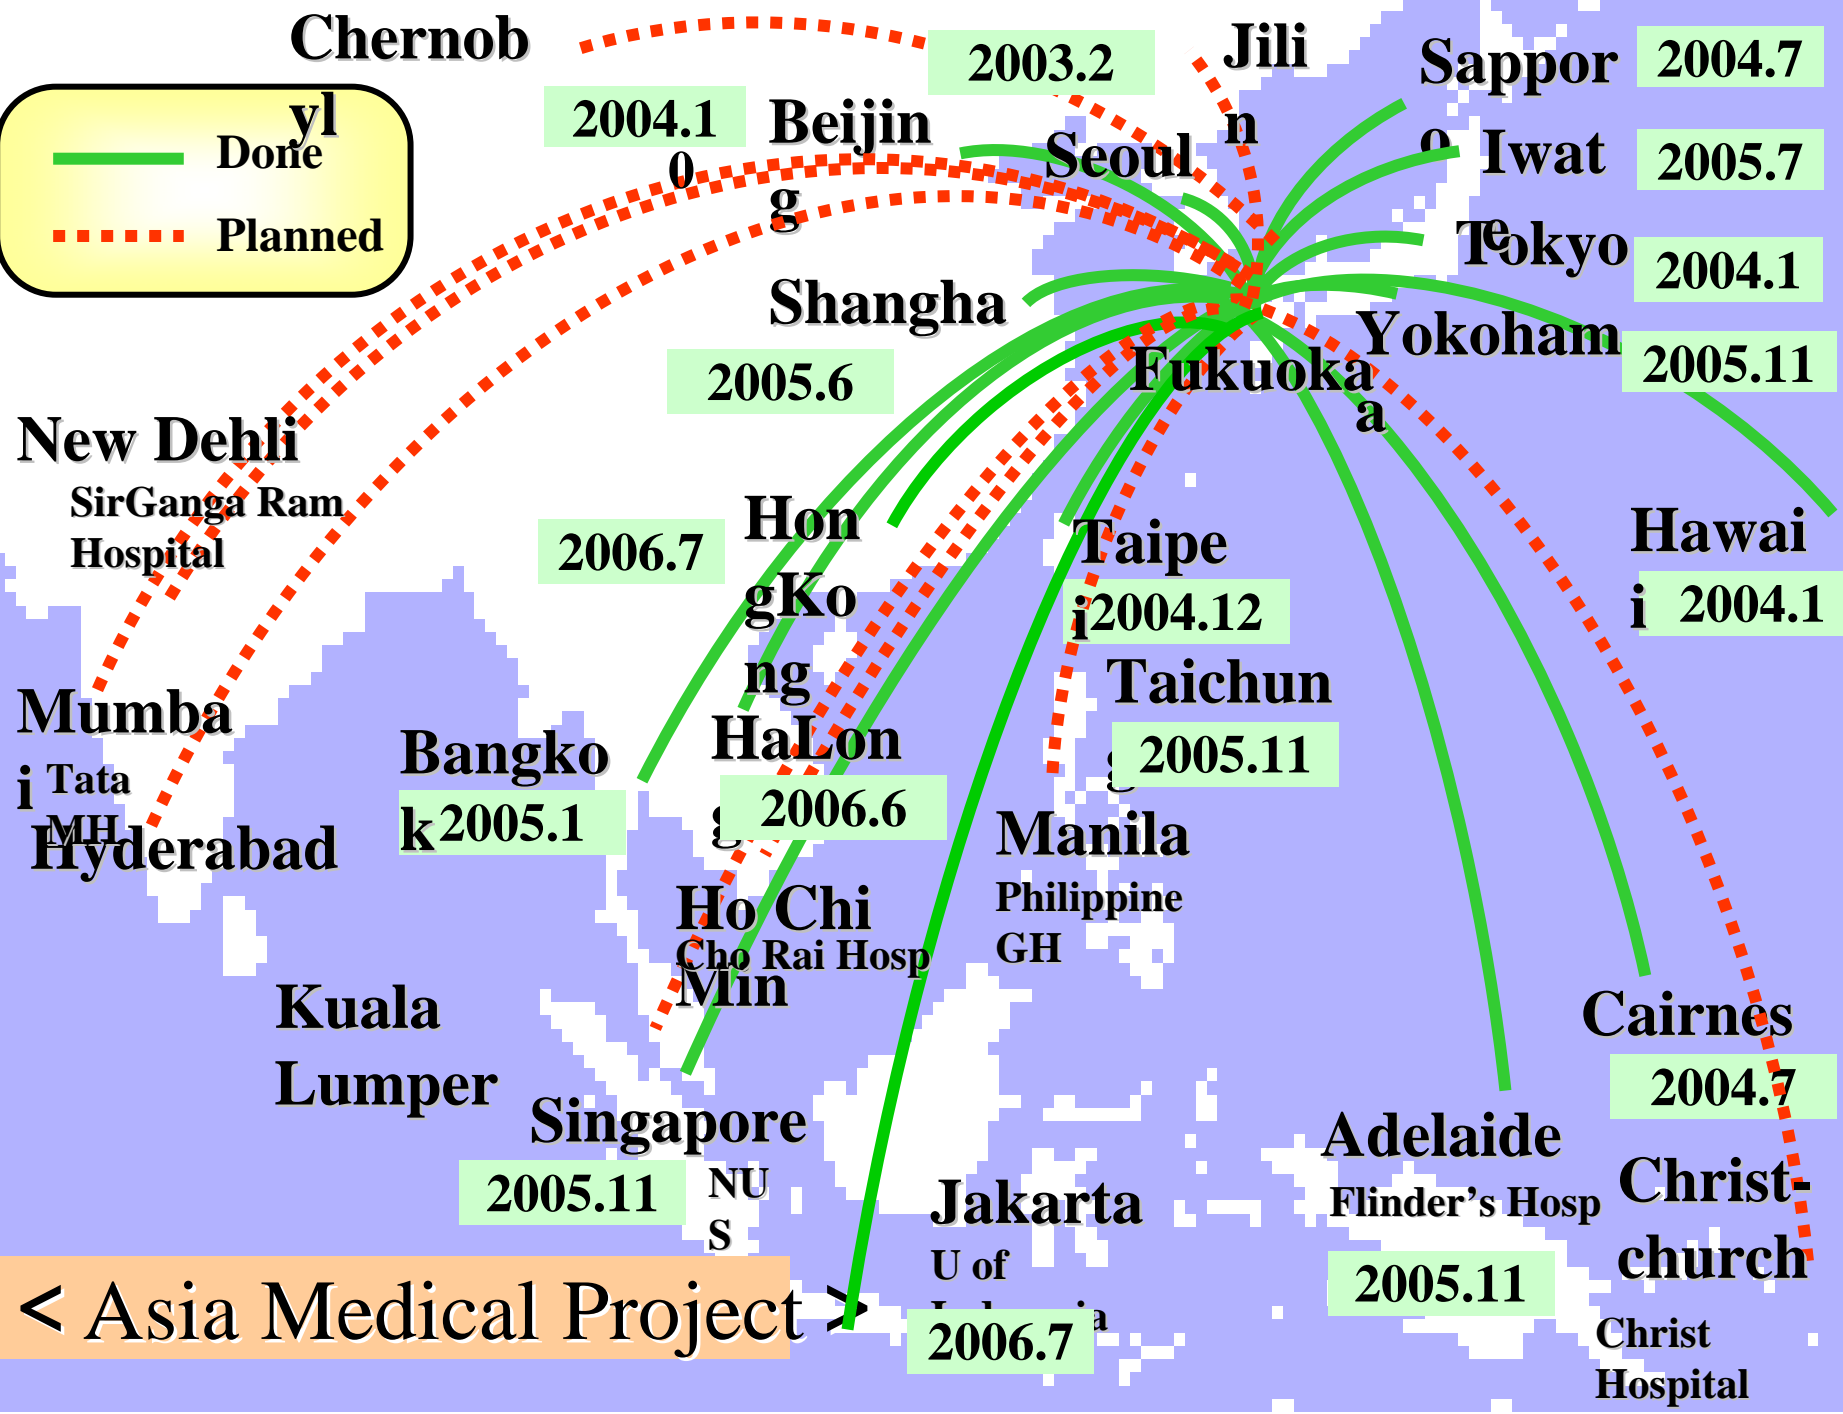

2006.9.14

- Canberra
- Adelaide
- Fukuoka

First to
Canberra

慶尚大学訪問・セミナー

2006.9.15

- Fukuoka
- Jinju

慶尚大学へ
初めて接続

韓国早期胃癌研究会

2006.9.22

- Fukuoka
- Seoul

First to SNU
main hospital

第1回日タイ拠点セミナー

2006.10.5

- Fukuoka
- Bangkok

< Asia Medical Project >

High Right of our International Case Studies

Live demonstration @ APAN-Tokyo

2006.1.25

- Kyushu
- Tokyo
- Seoul
- Taipei

APAN Tokyo (25-Jan-2006)

Last up date 23-Jan-2006 20:45f

Allied Tesis
VPN Router AR550S

Quatre

DVCommCPY

Halong, Vietnam Demonstration @ ASEM/TEIN2, 8th July, 2006

Halong, Vietnam Demonstration @ ASEM/TEIN2, 8th July, 2006

First connection to HK @ Live surgery

2006.7.20

Singapore

Taichung

Hong Kong

Shanghai