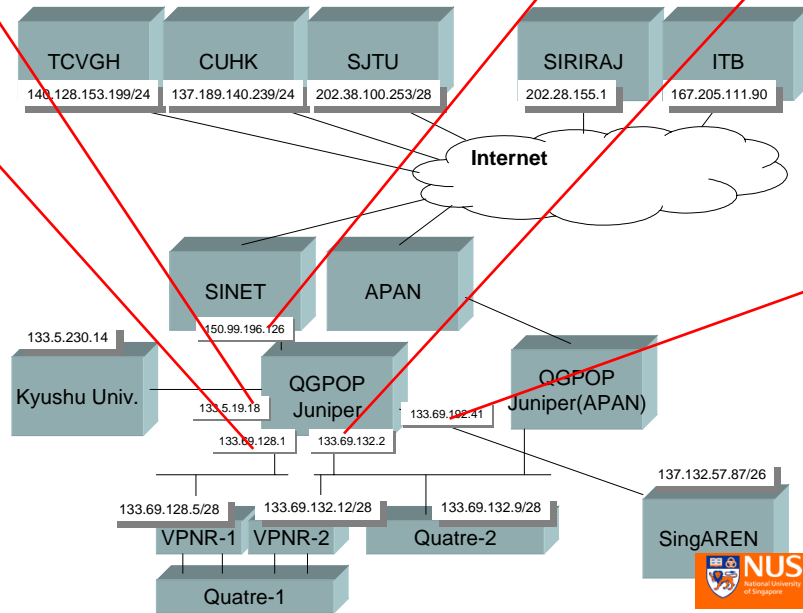

First high-speed connection to Indonesia

Thailand

Indonesia

NEW ZEALAND

Demo-1

Ip: 133.5.19.18 (hakozi-juniper.ec.kyushu-u)

The statistics were last updated **Friday, 21 July 2006** at which time 'hakozi-juniper' had been up for 121 da

'Daily' Graph (5 Minute **demo1** **demo2**)

Ip: 150.99.196.126 (genkai.gw.sinet.ad.jp)

The statistics were last updated **Friday, 21 July 2006** at which time 'hakozi-juniper' had been up for 121 da

'Daily' Graph (5 Minute **demo1** **demo2**)