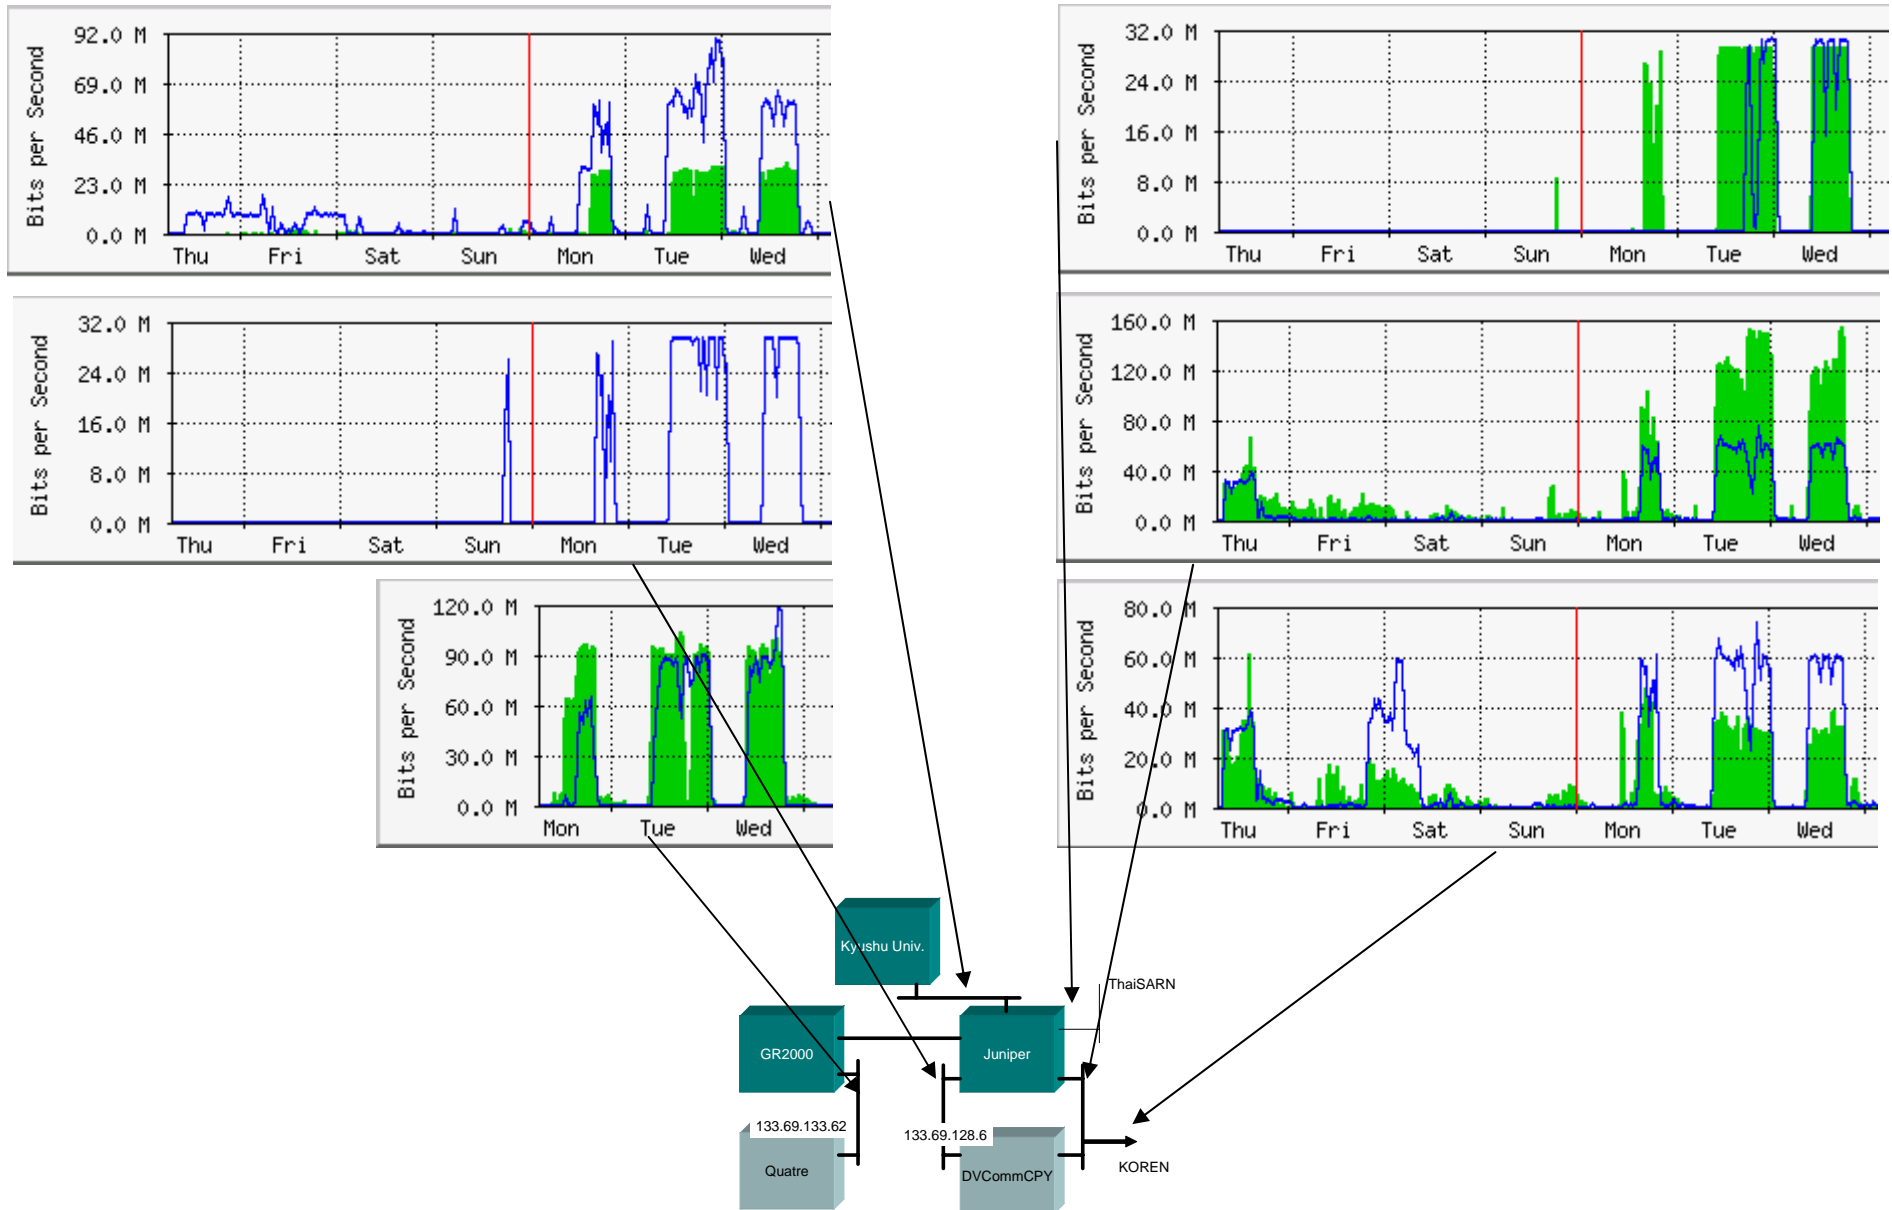

Bangkok

2006.4.19

Configuration of Network/Servers

SIRIRAJ Hospital

THAI Tower

Amari Watgate

Queen Sirikit National Convention Center

Network Traffic of Routers/Servers

Halong, Vietnam Demonstration @ ASEM/TEIN2, 8th July, 2006

Halong, Vietnam Demonstration @ ASEM/TEIN2, 8th July, 2006

First connection to HK @ Live surgery

2006.7.20

Singapore

Taichung

Hong Kong

Shanghai