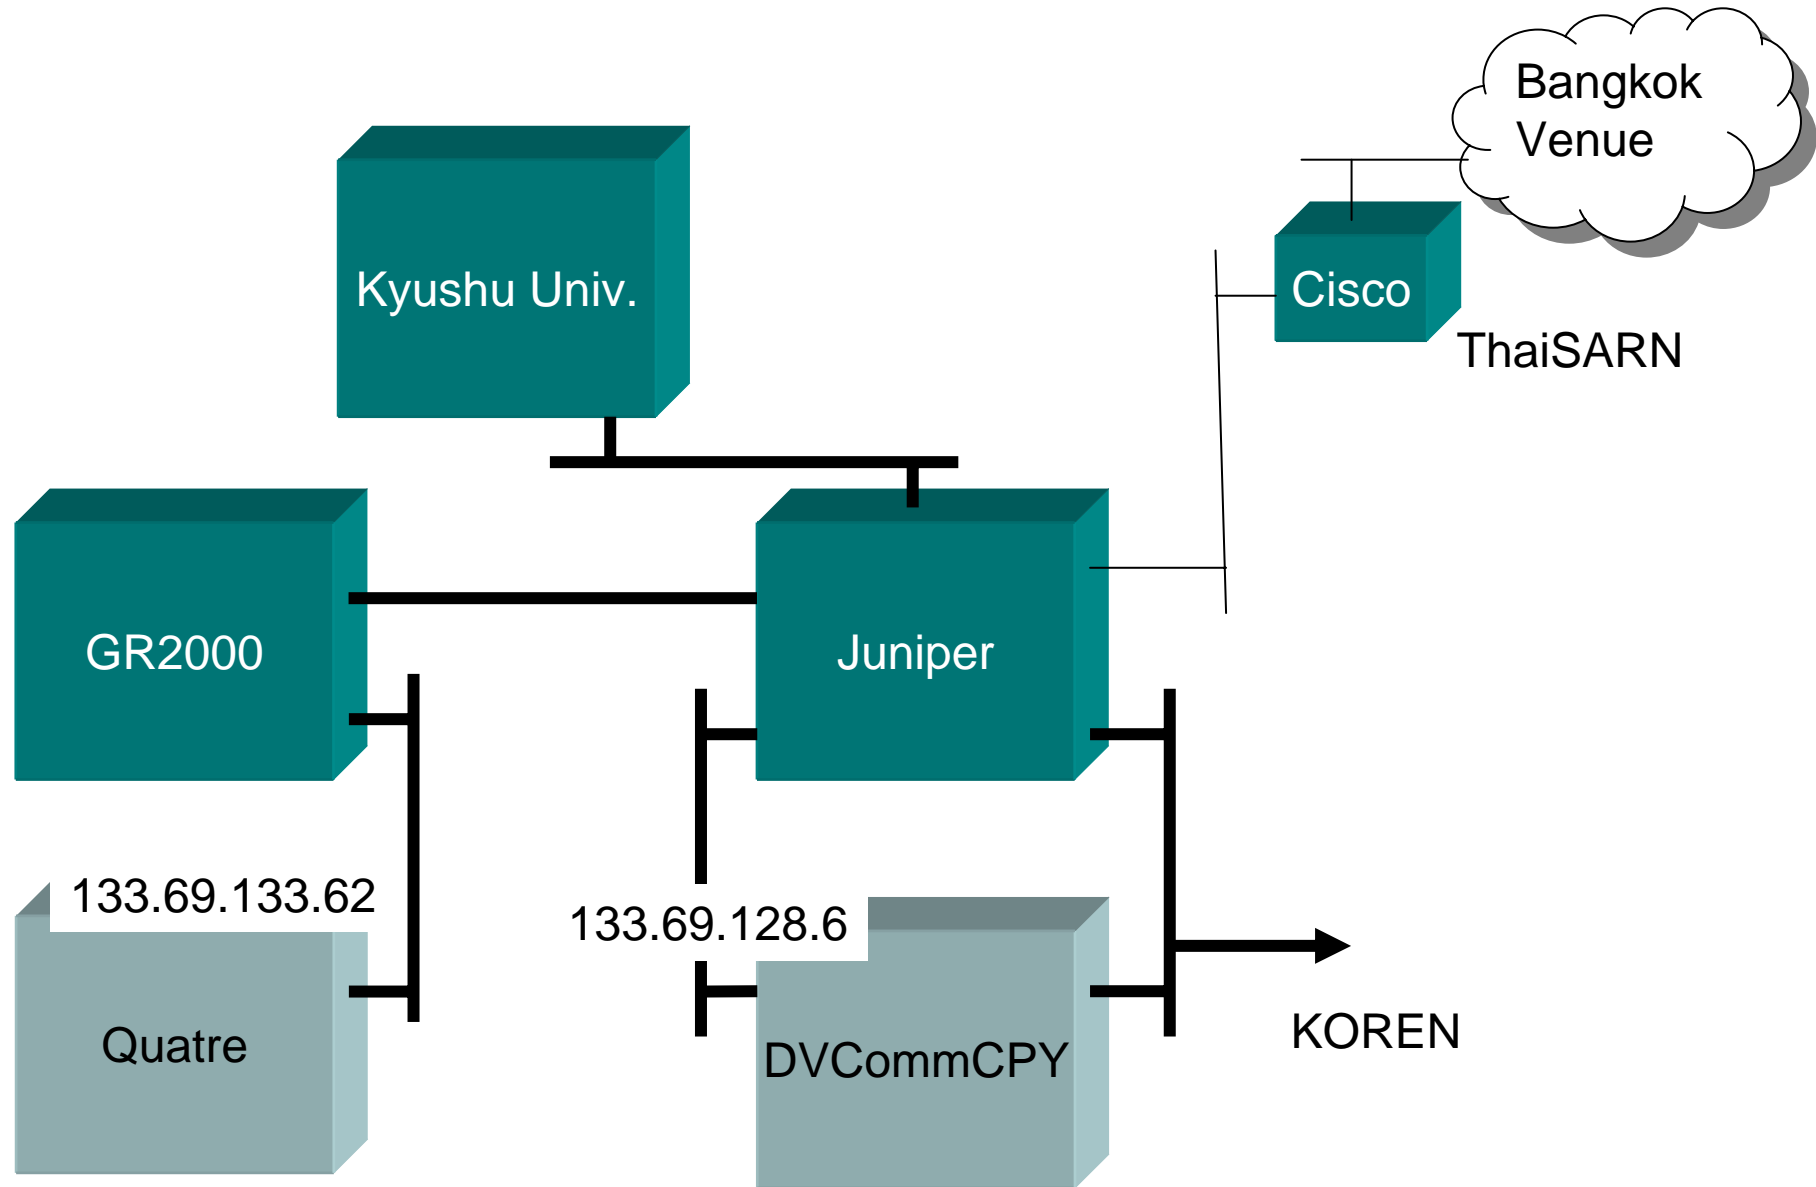

Live demonstration @ APAN-Tokyo

2006.1.25

- Kyushu
- Tokyo
- Seoul
- Taipei

APAN Tokyo (25-Jan-2006)

Last up date 23-Jan-2006 20:45f

Allied Tesis
VPN Router AR550S

Quatre

DVCommCPY

**[4] International
Congress at
Bangkok**

**Teleconference
on endocrine
surgery**

SNU Bundang Hospital

Seoul

Fukuoka

Kyushu Univ Hospital

3734km

Queen Sirikit National Convention Center

Bangkok

2006.4.19

Configuration of Network/Servers

SIRIRAJ Hospital

THAI Tower

Amari Watgate

Queen Sirikit National Convention Center

Network Traffic of Routers/Servers