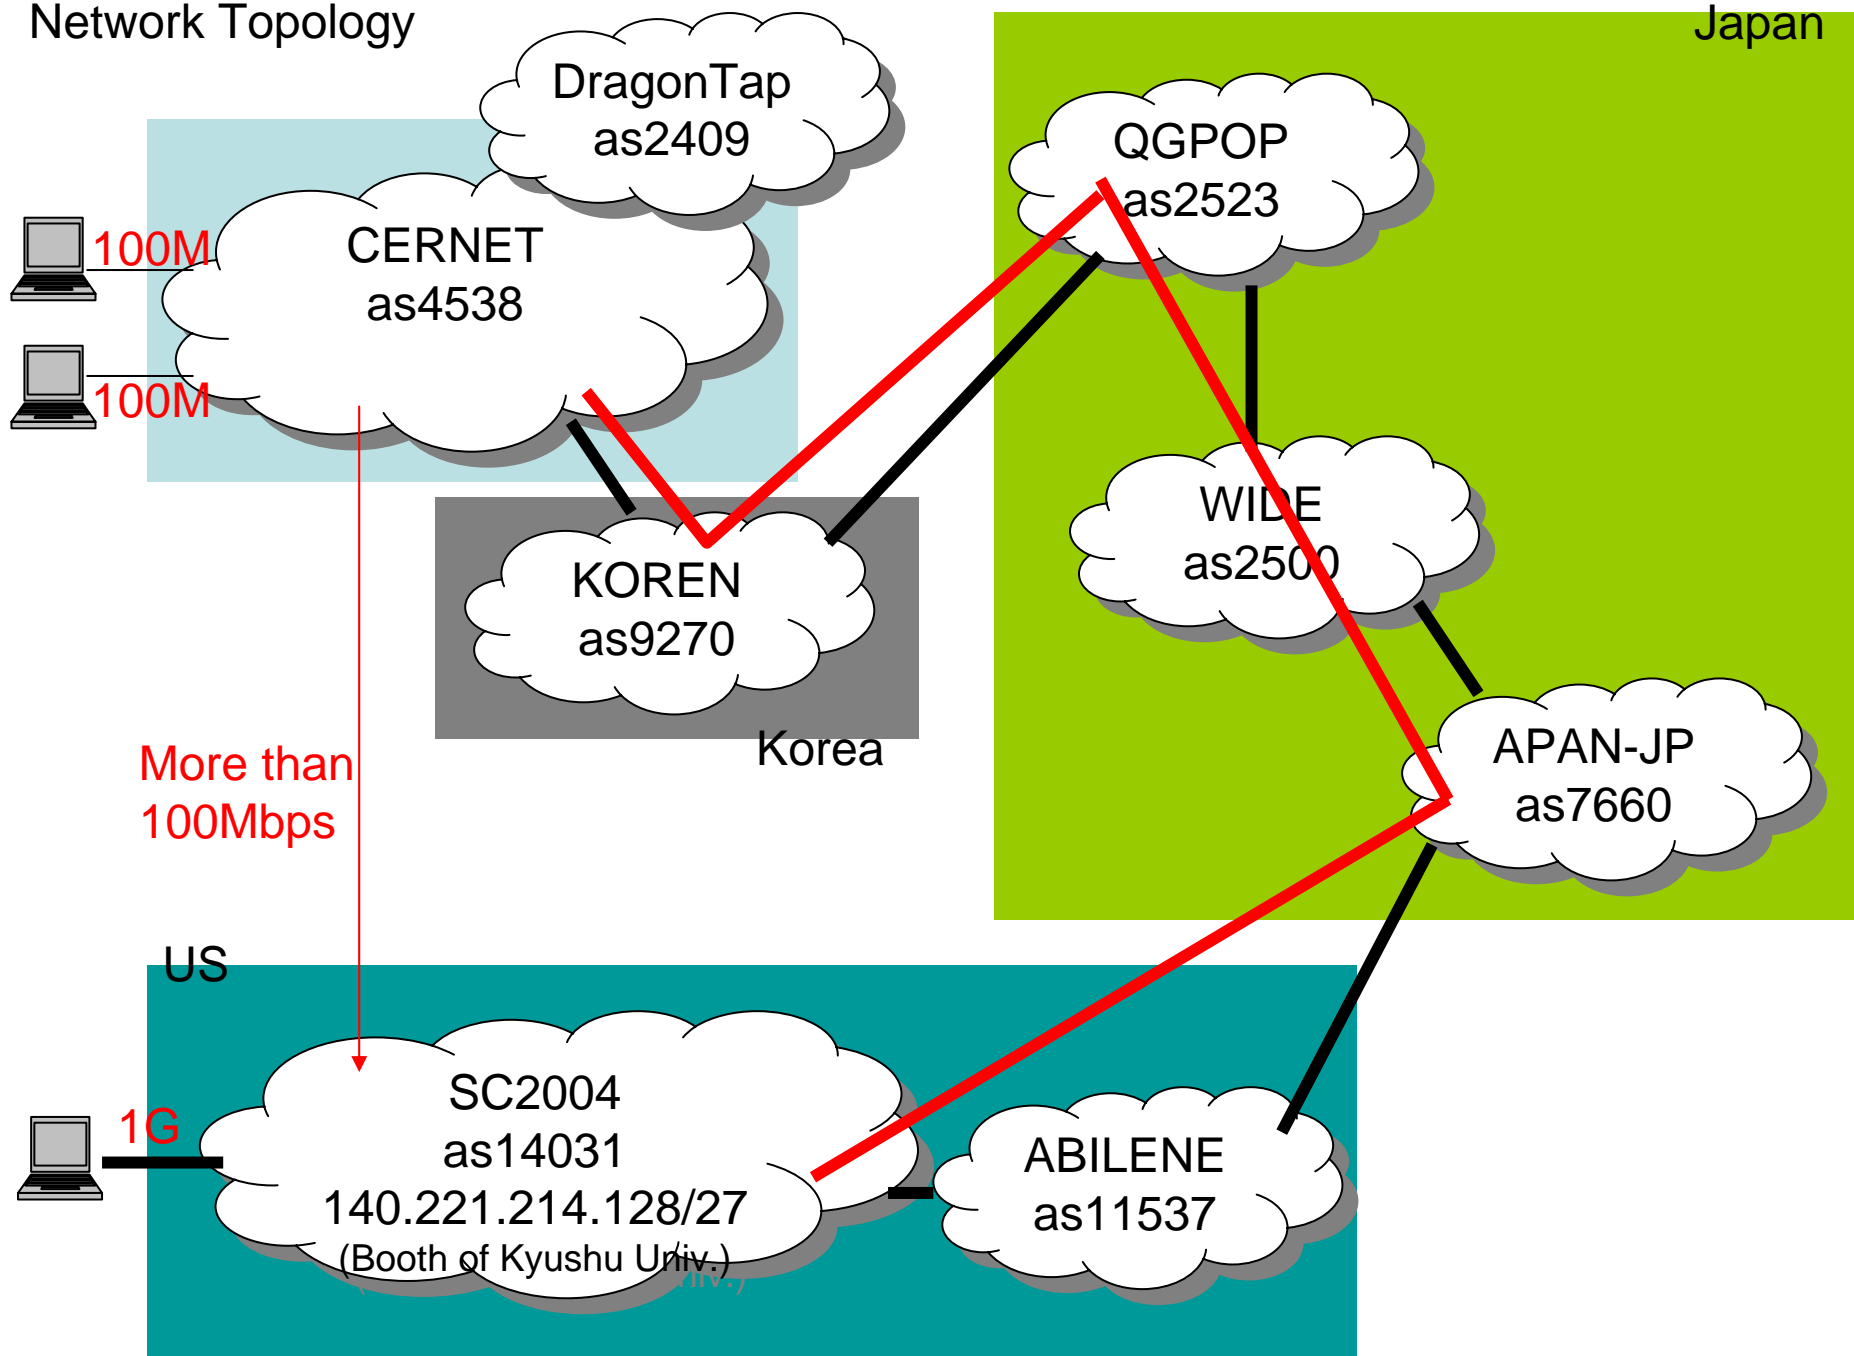

High Right of our International Case Studies

The Current Advanced Internet of CJK (after 2004)

Medical Experimentation between JP and CN

PITTSBURGH PA NOVEMBER 6 - 12

Network Topology

The Result of BWC (9th Nov. 2004)