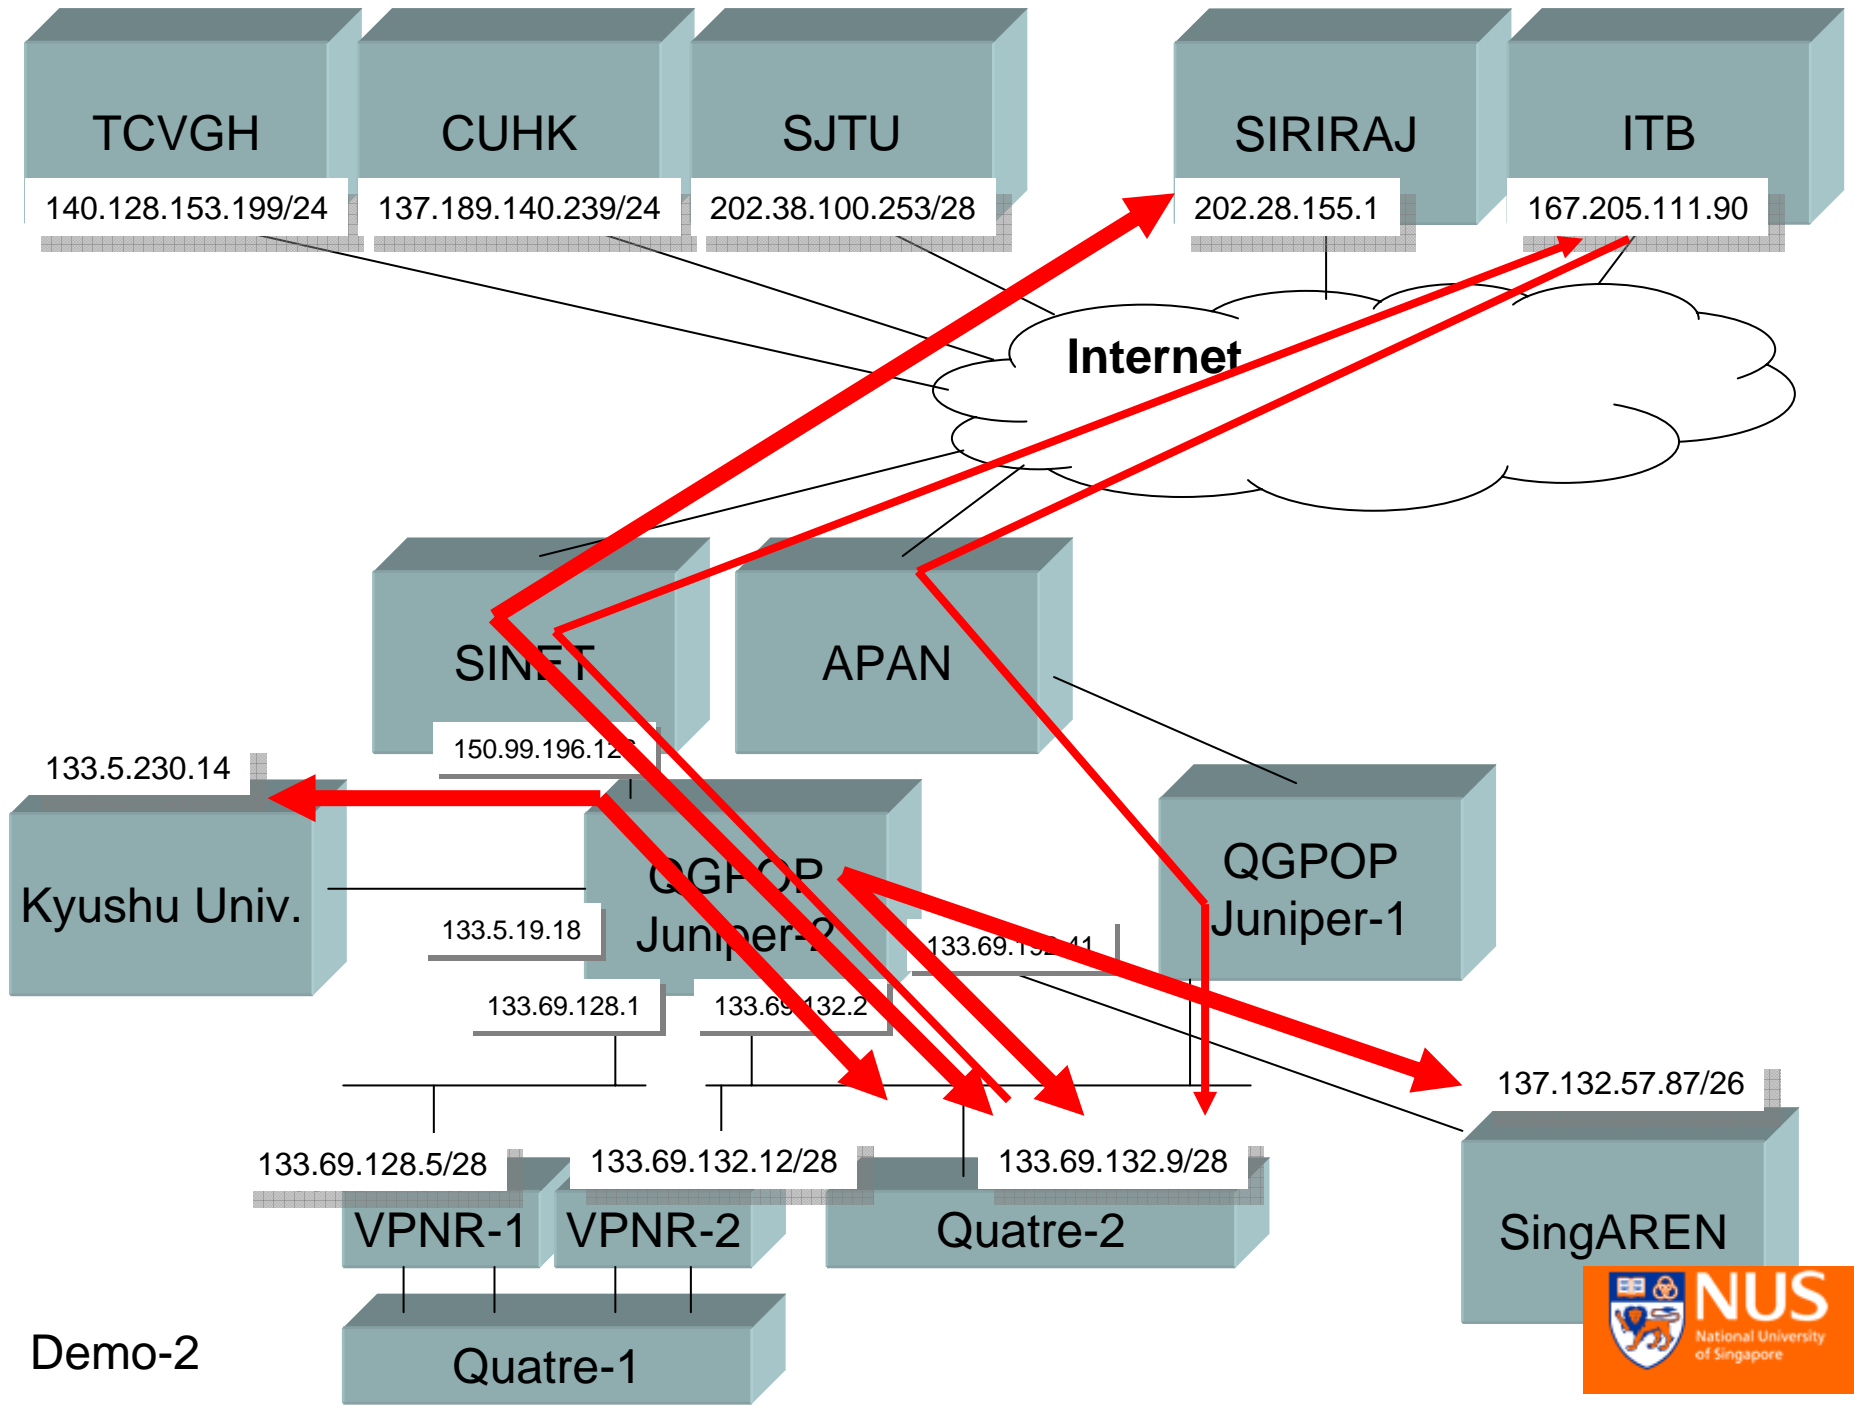

Halong, Vietnam Demonstration @ ASEM/TEIN2, 8th July, 2006

Halong, Vietnam Demonstration @ ASEM/TEIN2, 8th July, 2006

First connection to HK @ Live surgery

2006.7.20

Singapore

Taichung

Hong Kong

Shanghai

First high-speed connection to Indonesia

Thailand

Indonesia

NEW ZEALAND

Demo-1

Ip: 133.5.19.18 (hakozi-juniper.ec.kyushu-u)

The statistics were last updated **Friday, 21 July 2006** at which time 'hakozi-juniper' had been up for 121 da

'Daily' Graph (5 Minute **demo1** **demo2**)

Ip: 150.99.196.126 (genkai.gw.sinet.ad.jp)

The statistics were last updated **Friday, 21 July 2006** at which time 'hakozi-juniper' had been up for 121 da

'Daily' Graph (5 Minute **demo1** **demo2**)