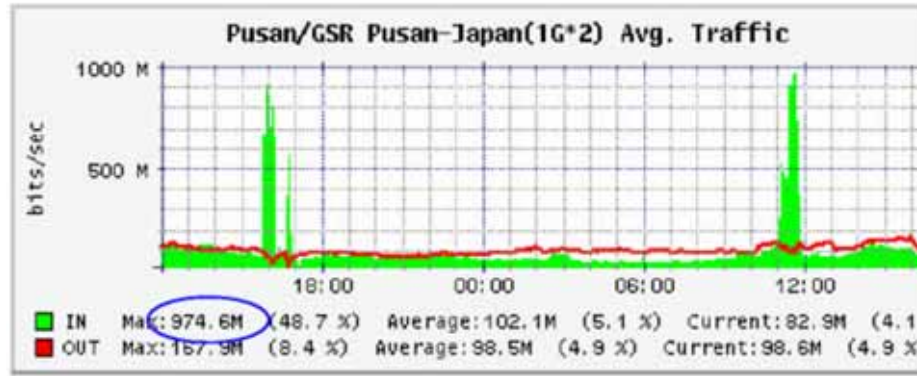

8, 9 Nov. 2005

13 Jan. 2006