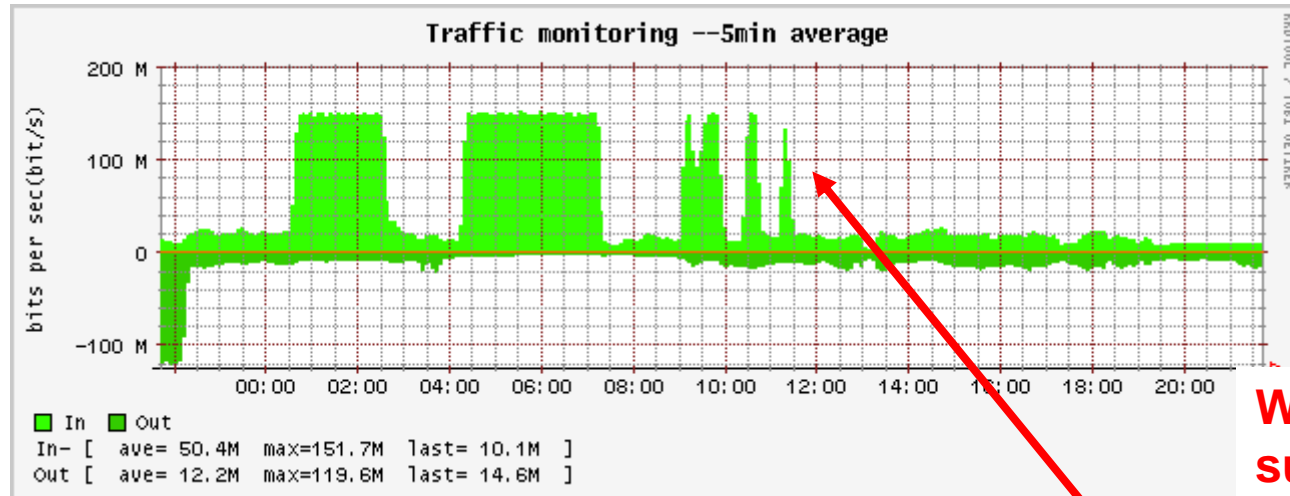

We showed that we surely got 140Mbps from China to US.

Entry name: Showing Bandwidth of CJK (China, Japan, Korea)

Organization: Kyushu University and KISDI

Award: Honorable Mention, Breaking Not Only Technical But Cultural Boundaries