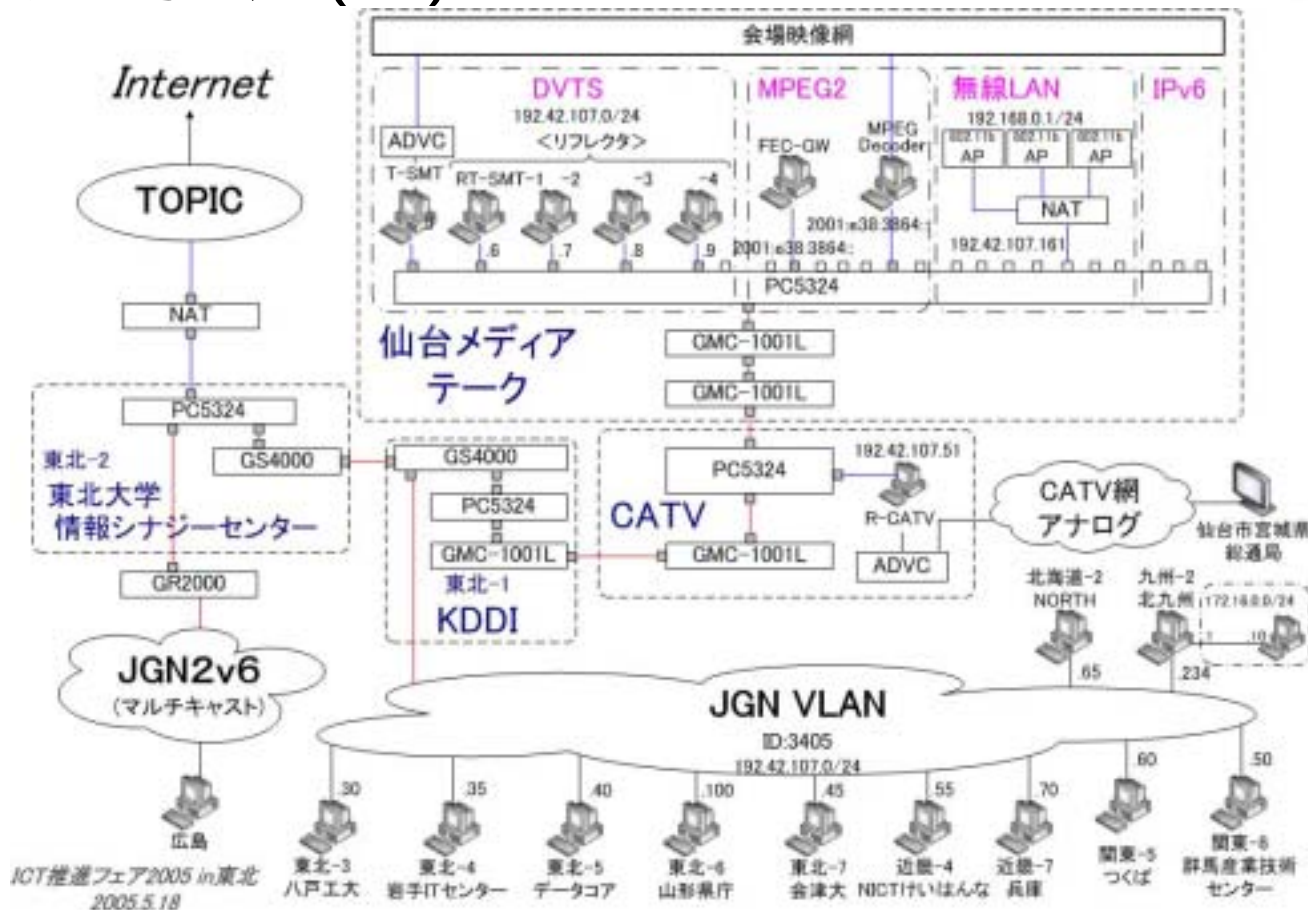

実験事例 (2) ICT推進フェア2005 in 東北(2005.5)

ICT推進フェア2005 in東北
2005.5.18