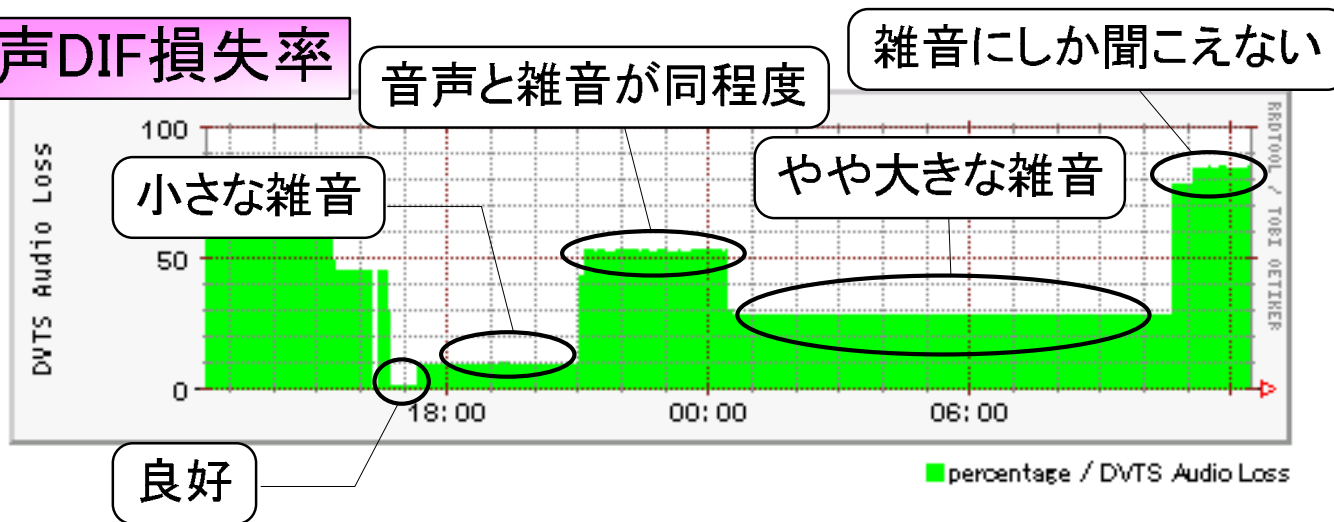

音声品質の推定

■ 計測データを利用した品質推定

音声DIF損失率