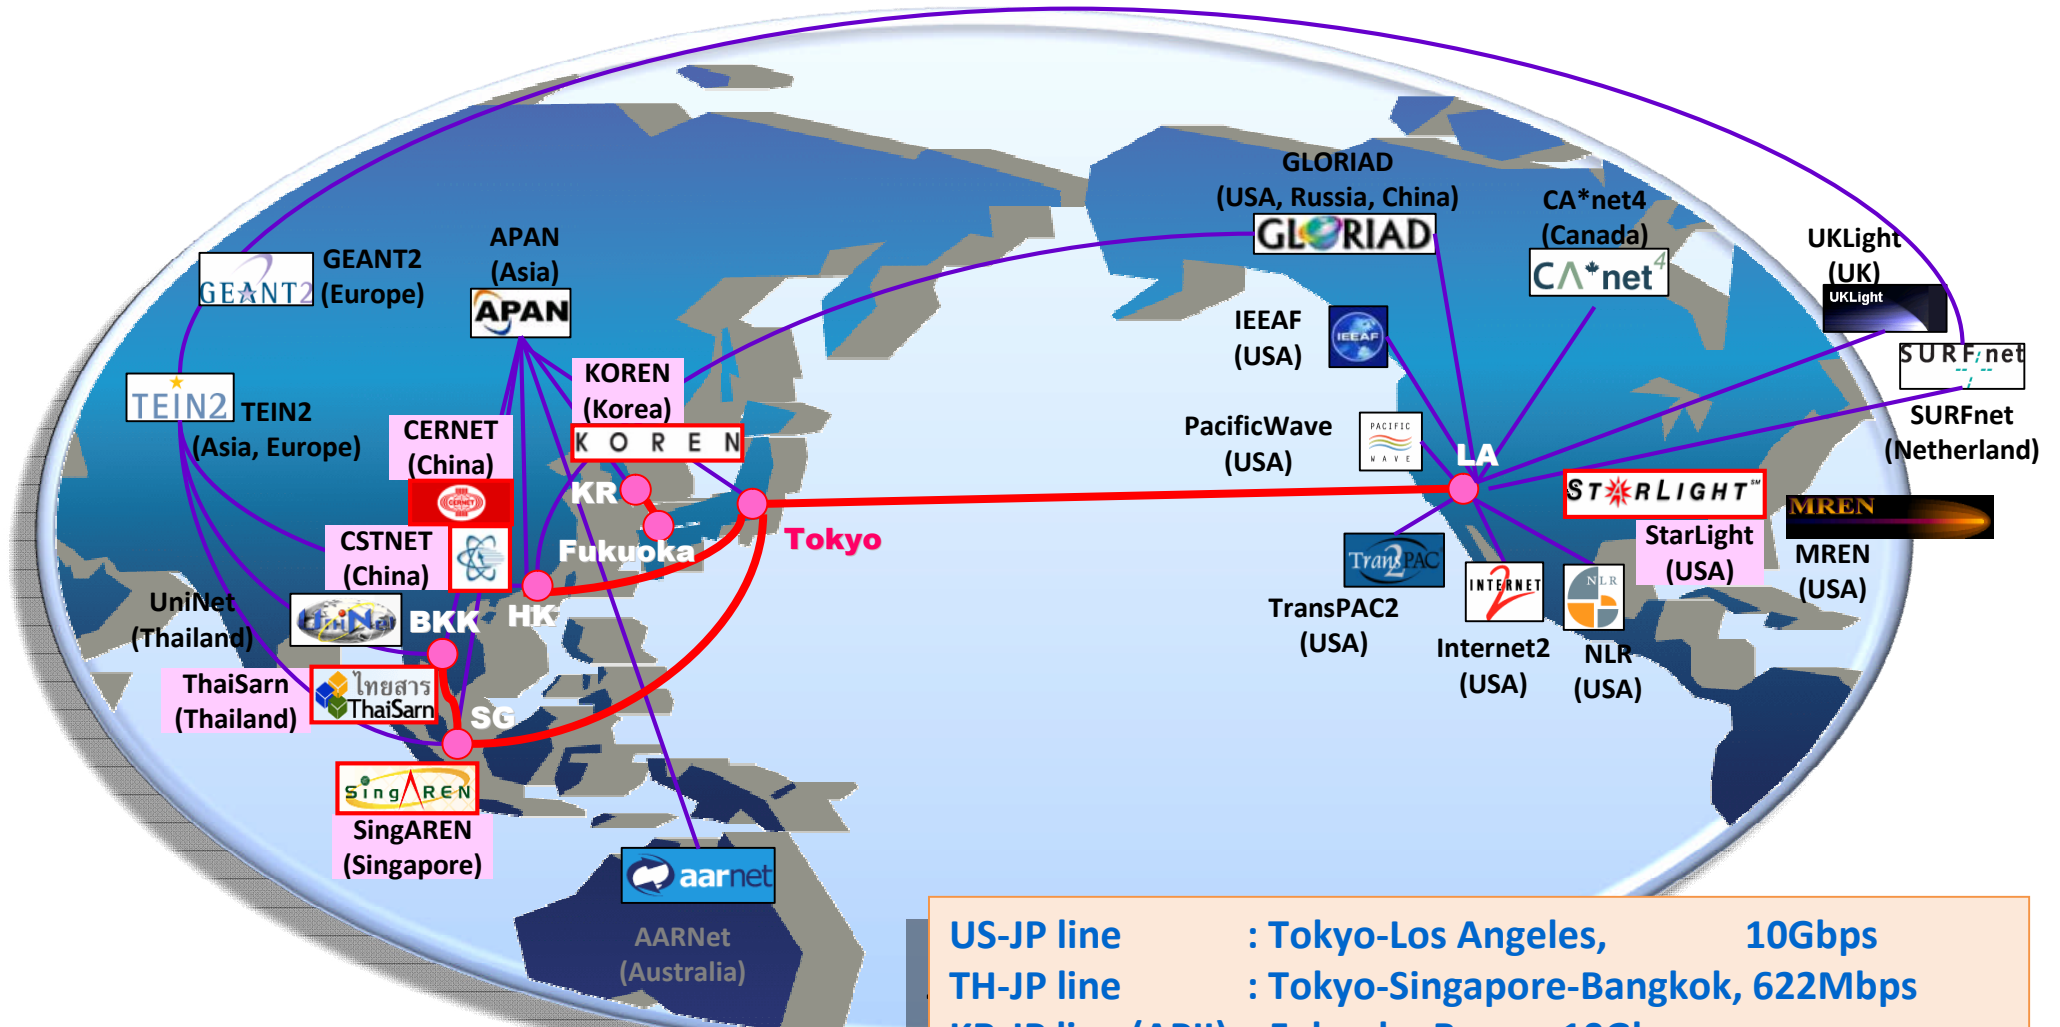

JGN2plus International Circuits

US-JP line	: Tokyo-Los Angeles,	10Gbps
TH-JP line	: Tokyo-Singapore-Bangkok,	622Mbps
KR-JP line (APII)	: Fukuoka-Busan,	10Gbps
HK-JP line	: Tokyo-Hong Kong,	2.4Gbps