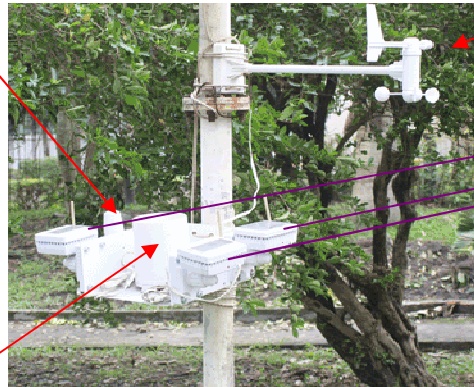

2007/12/28

Live E! in 宜蘭大學 (WMR968)

Temperature sensor

Wind sensor

Solar power

Rainfall sensor

Indoor temperature sensor

Console Monitor