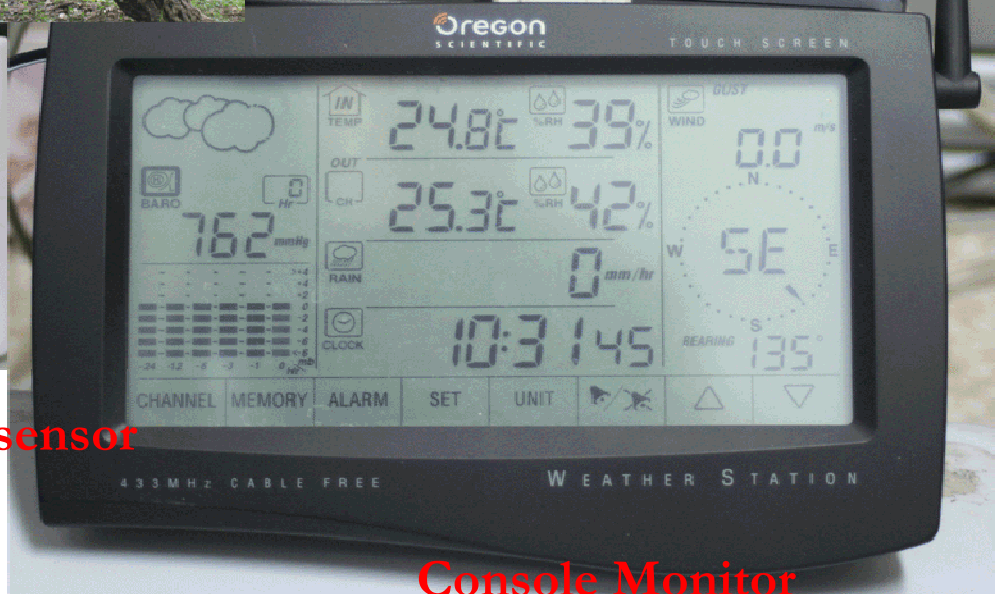

2007/12/28

Live E! in 宜蘭大學 (WMR968)

Temperature sensor

Wind sensor

Solar power

Rainfall sensor

Indoor temperature sensor

Console Monitor